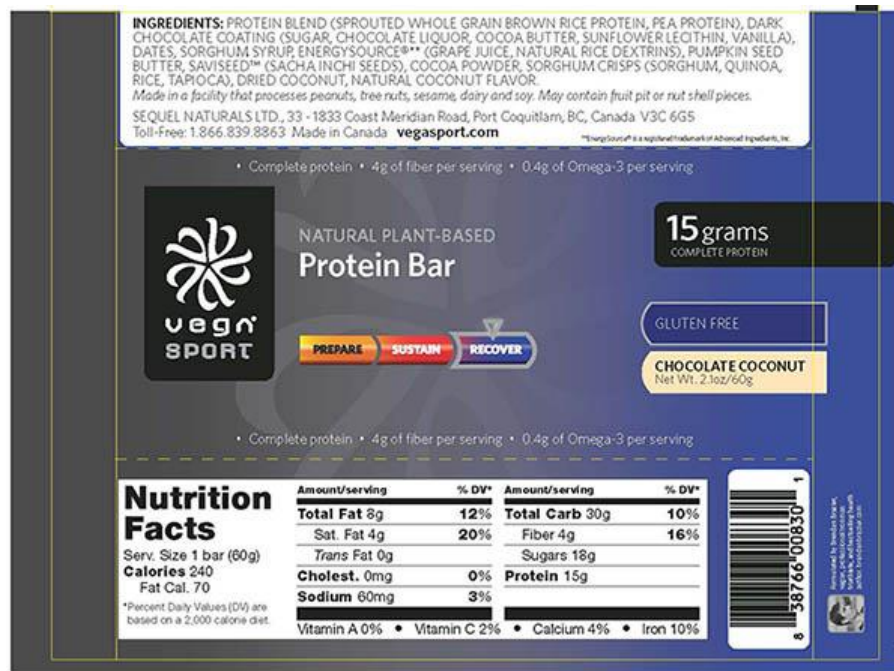

<http://www.fda.gov/Safety/Recalls/ucm356772.htm?source=govdelivery>.

For more information on recalls affecting Alaskans, visit DEC's website:

<http://www.dec.alaska.gov/eh/fss/recallsalerts.html>.

Vega Protein and Nutrition Bar Photos