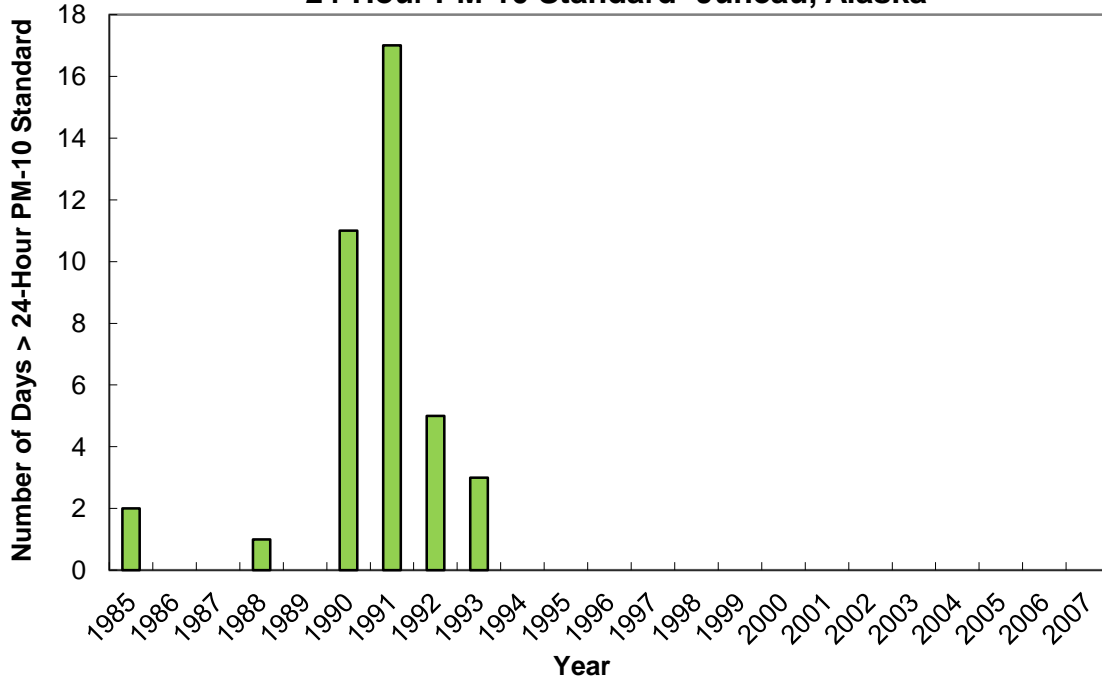

**Number of Violation Days  
24-Hour PM-10 Standard- Juneau, Alaska**

**Juneau Maximum Daily PM-10 Concentrations**