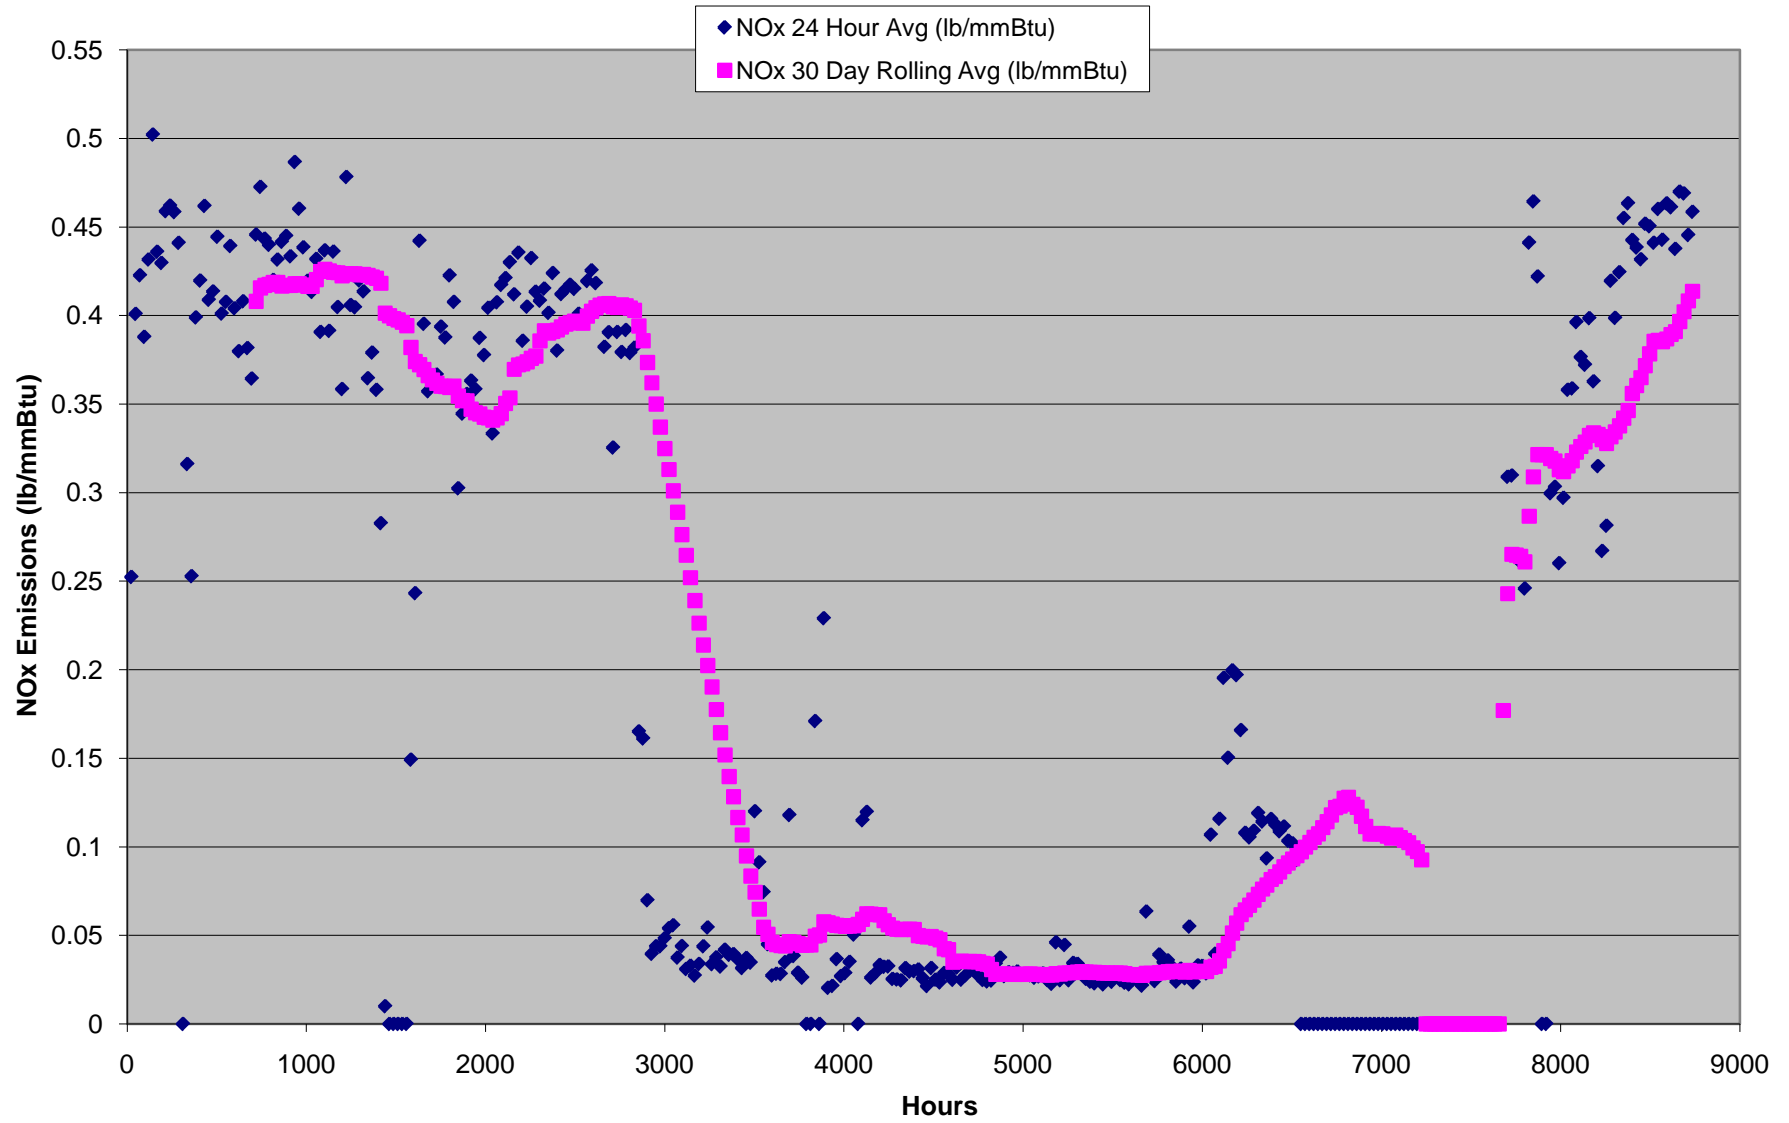

### Pleasants 2 '06 NOx Specific Emissions

East Bend B2 '06 NOx Specific Emissions