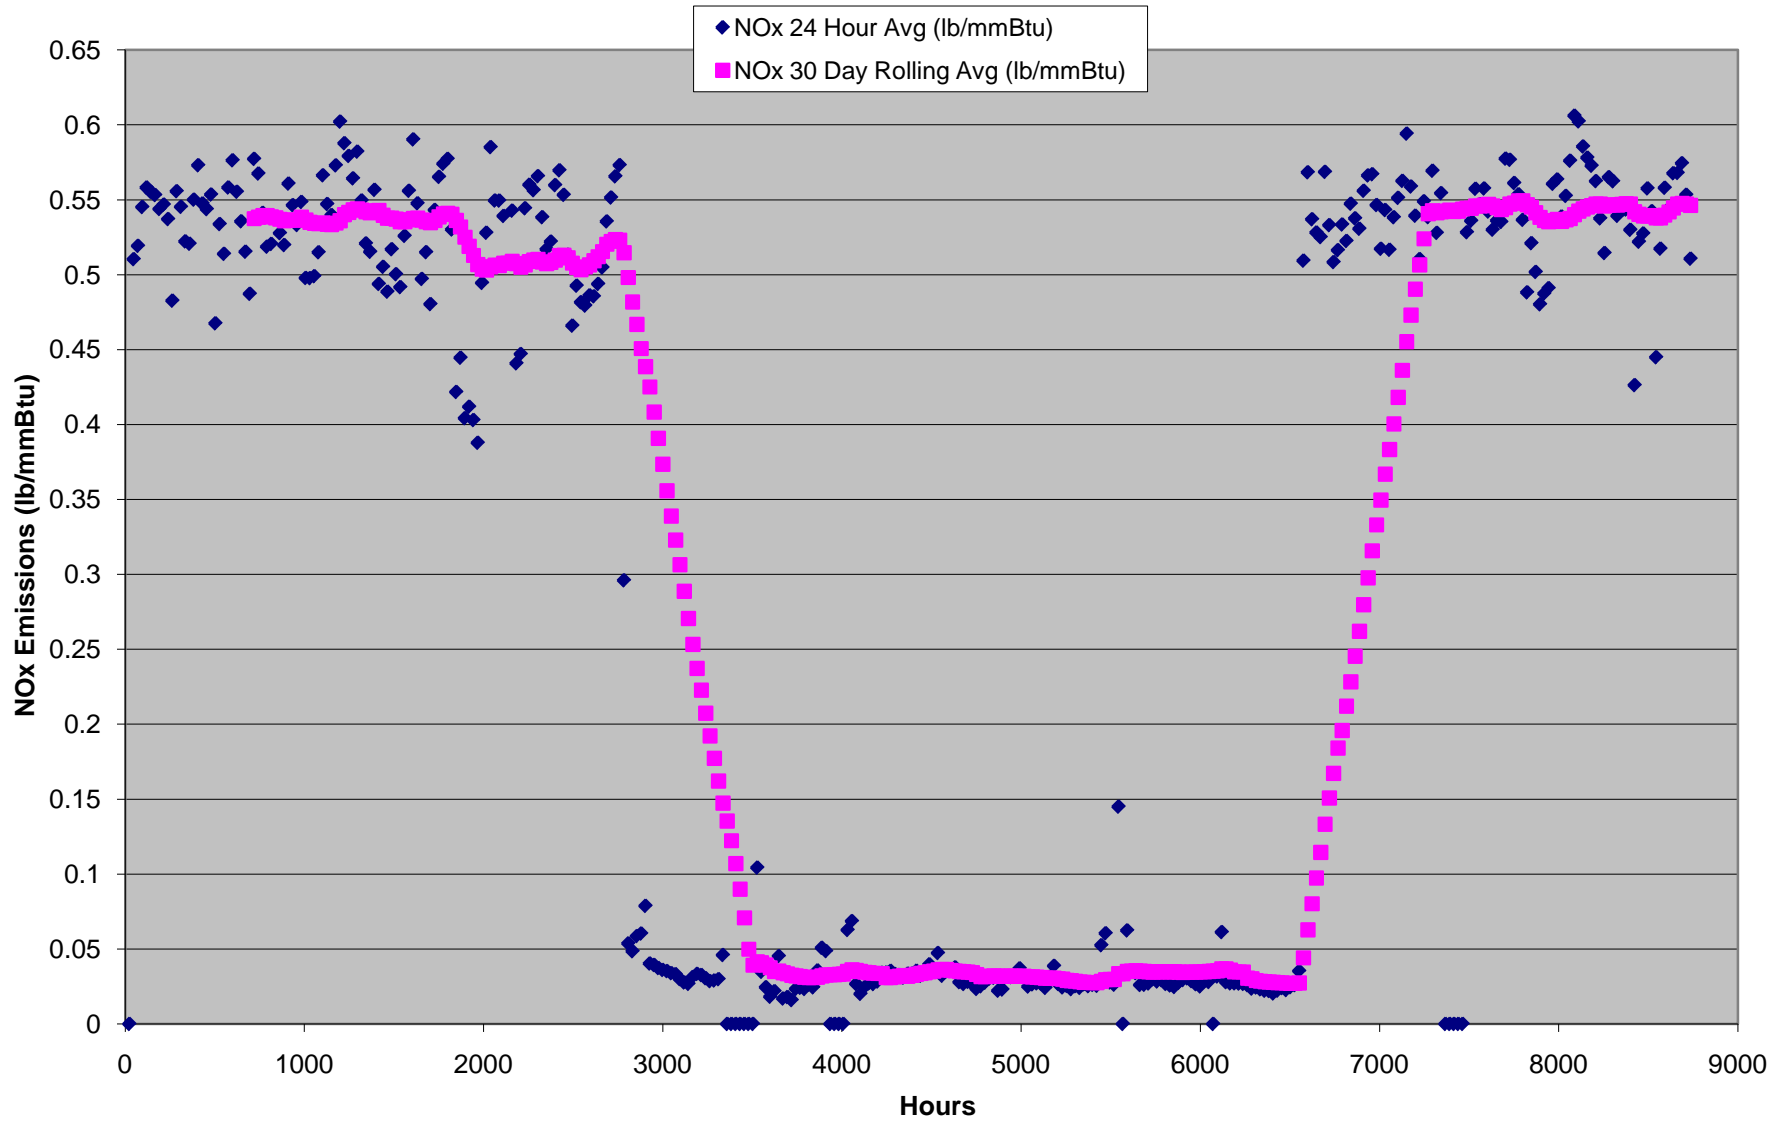

John Amos 2 '06 NOx Specific Emissions