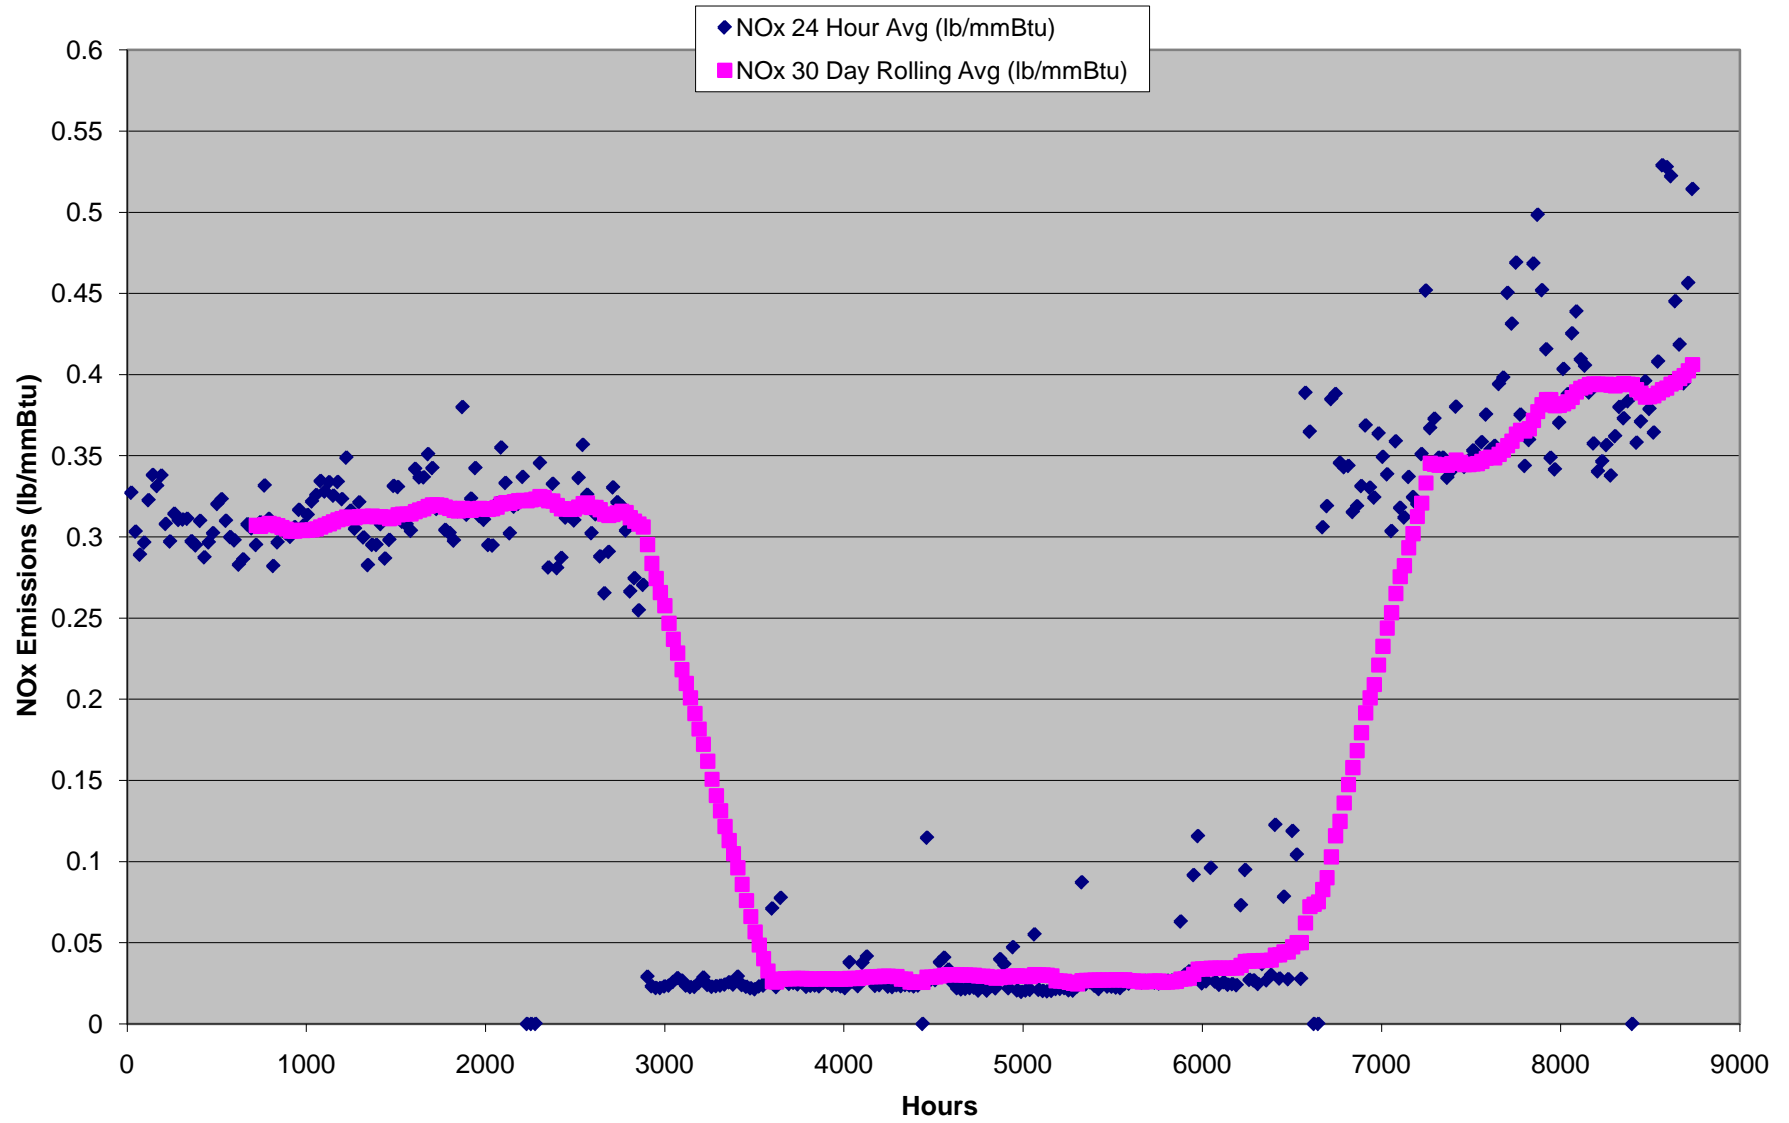

Ghent B3 '06 NOx Specific Emissions