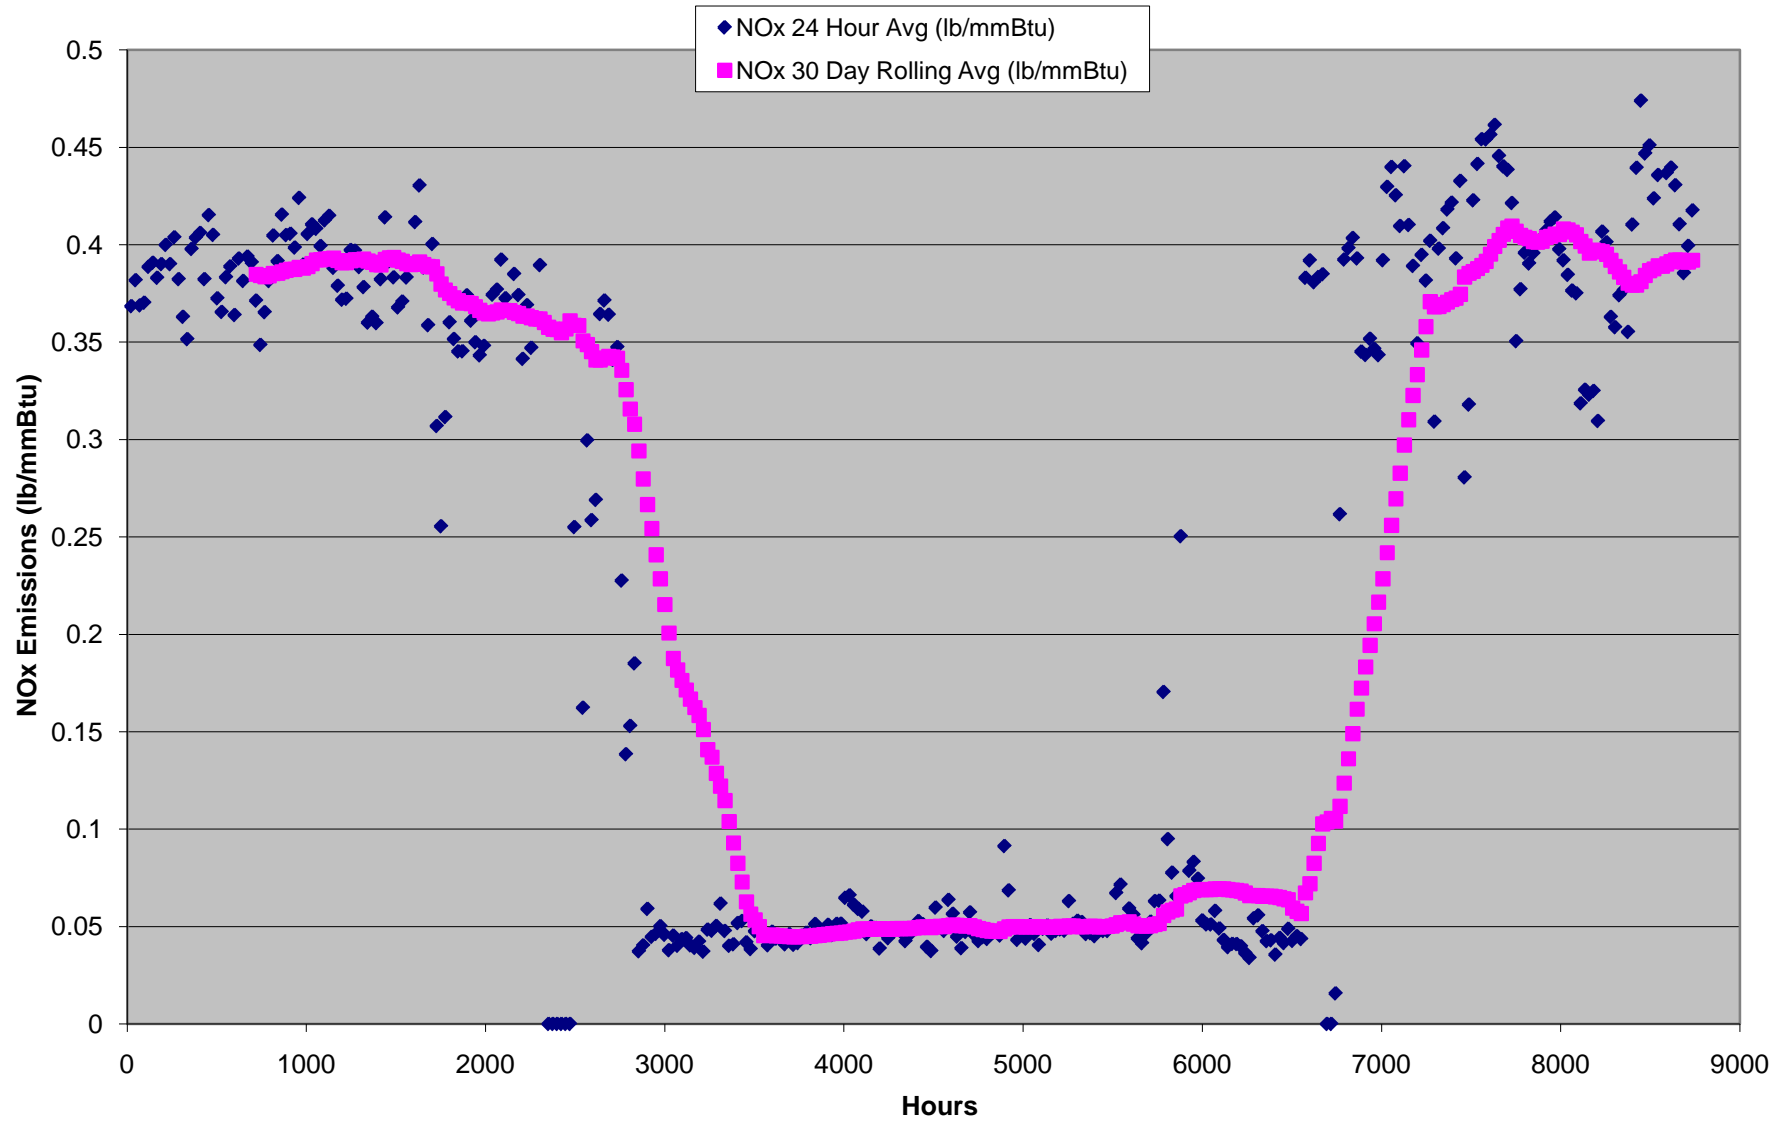

### Pleasants 2 '06 NOx Specific Emissions

East Bend B2 '06 NOx Specific Emissions