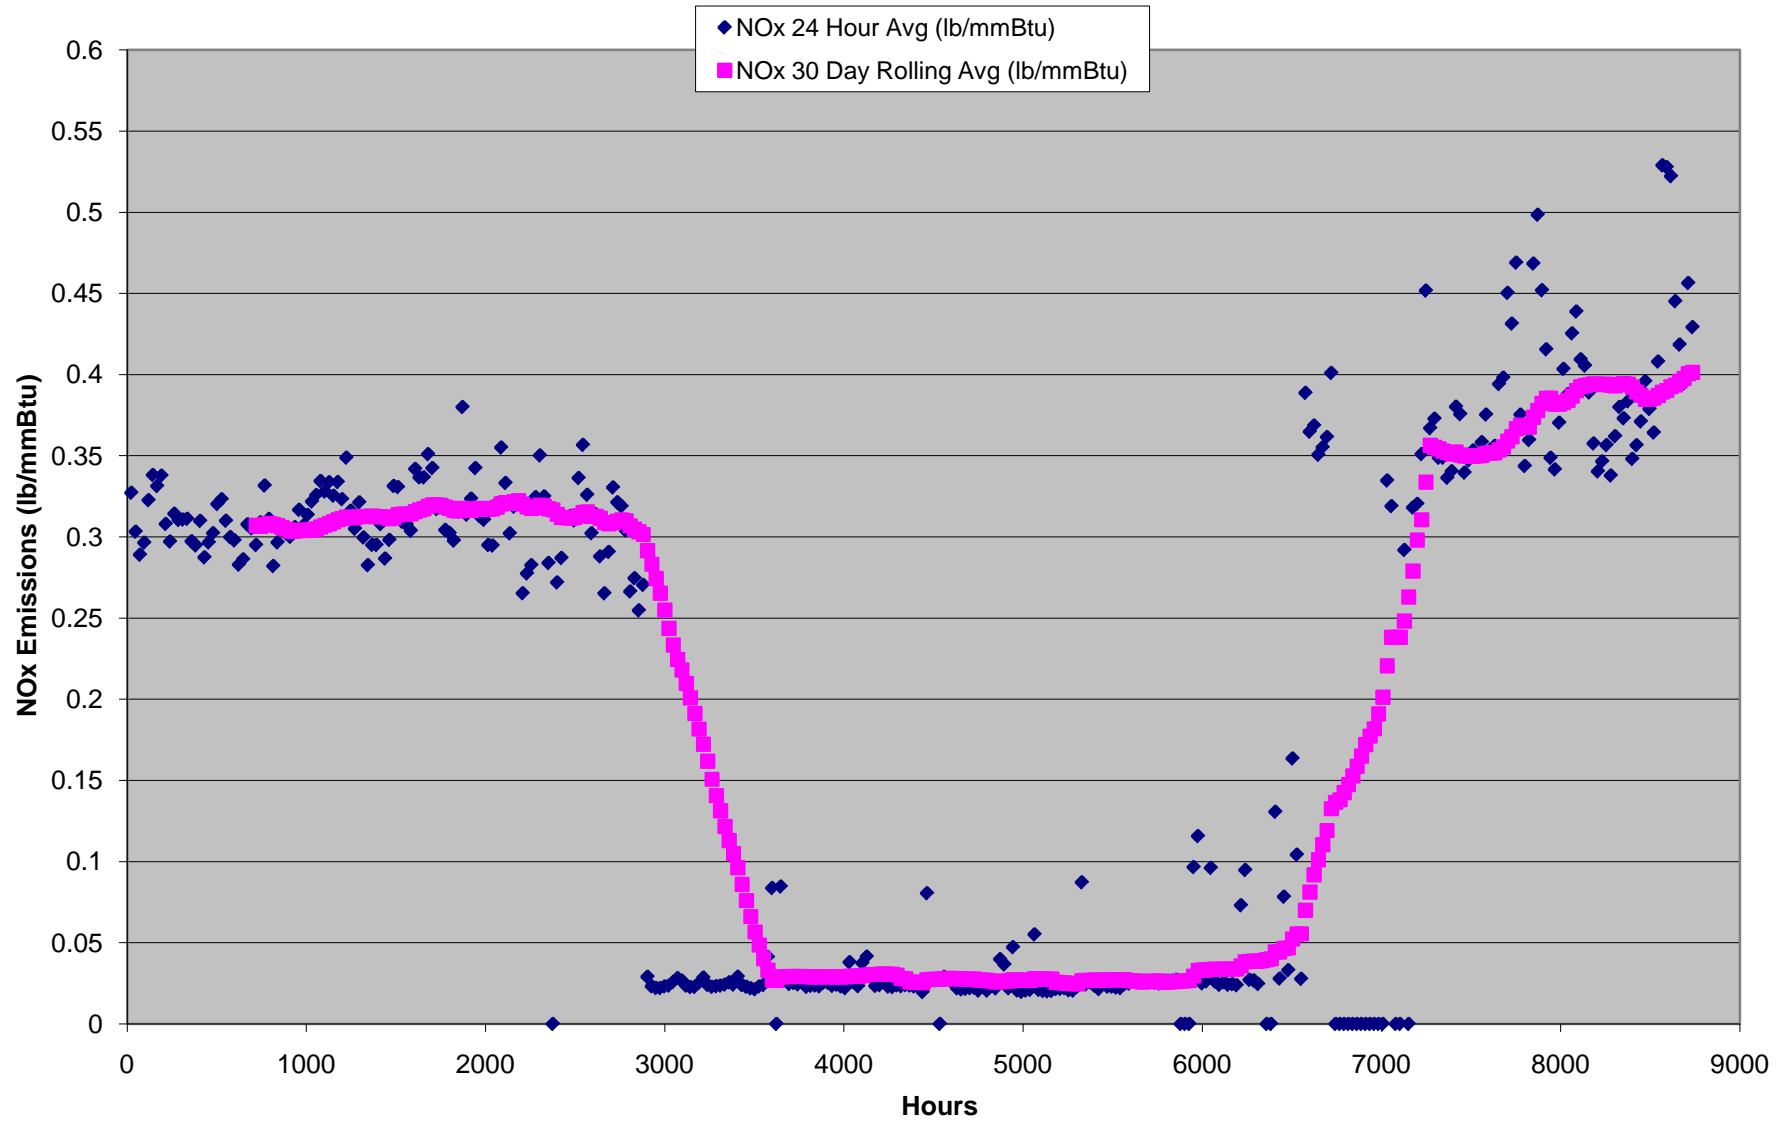

Ghent B4 '06 NOx Specific Emissions