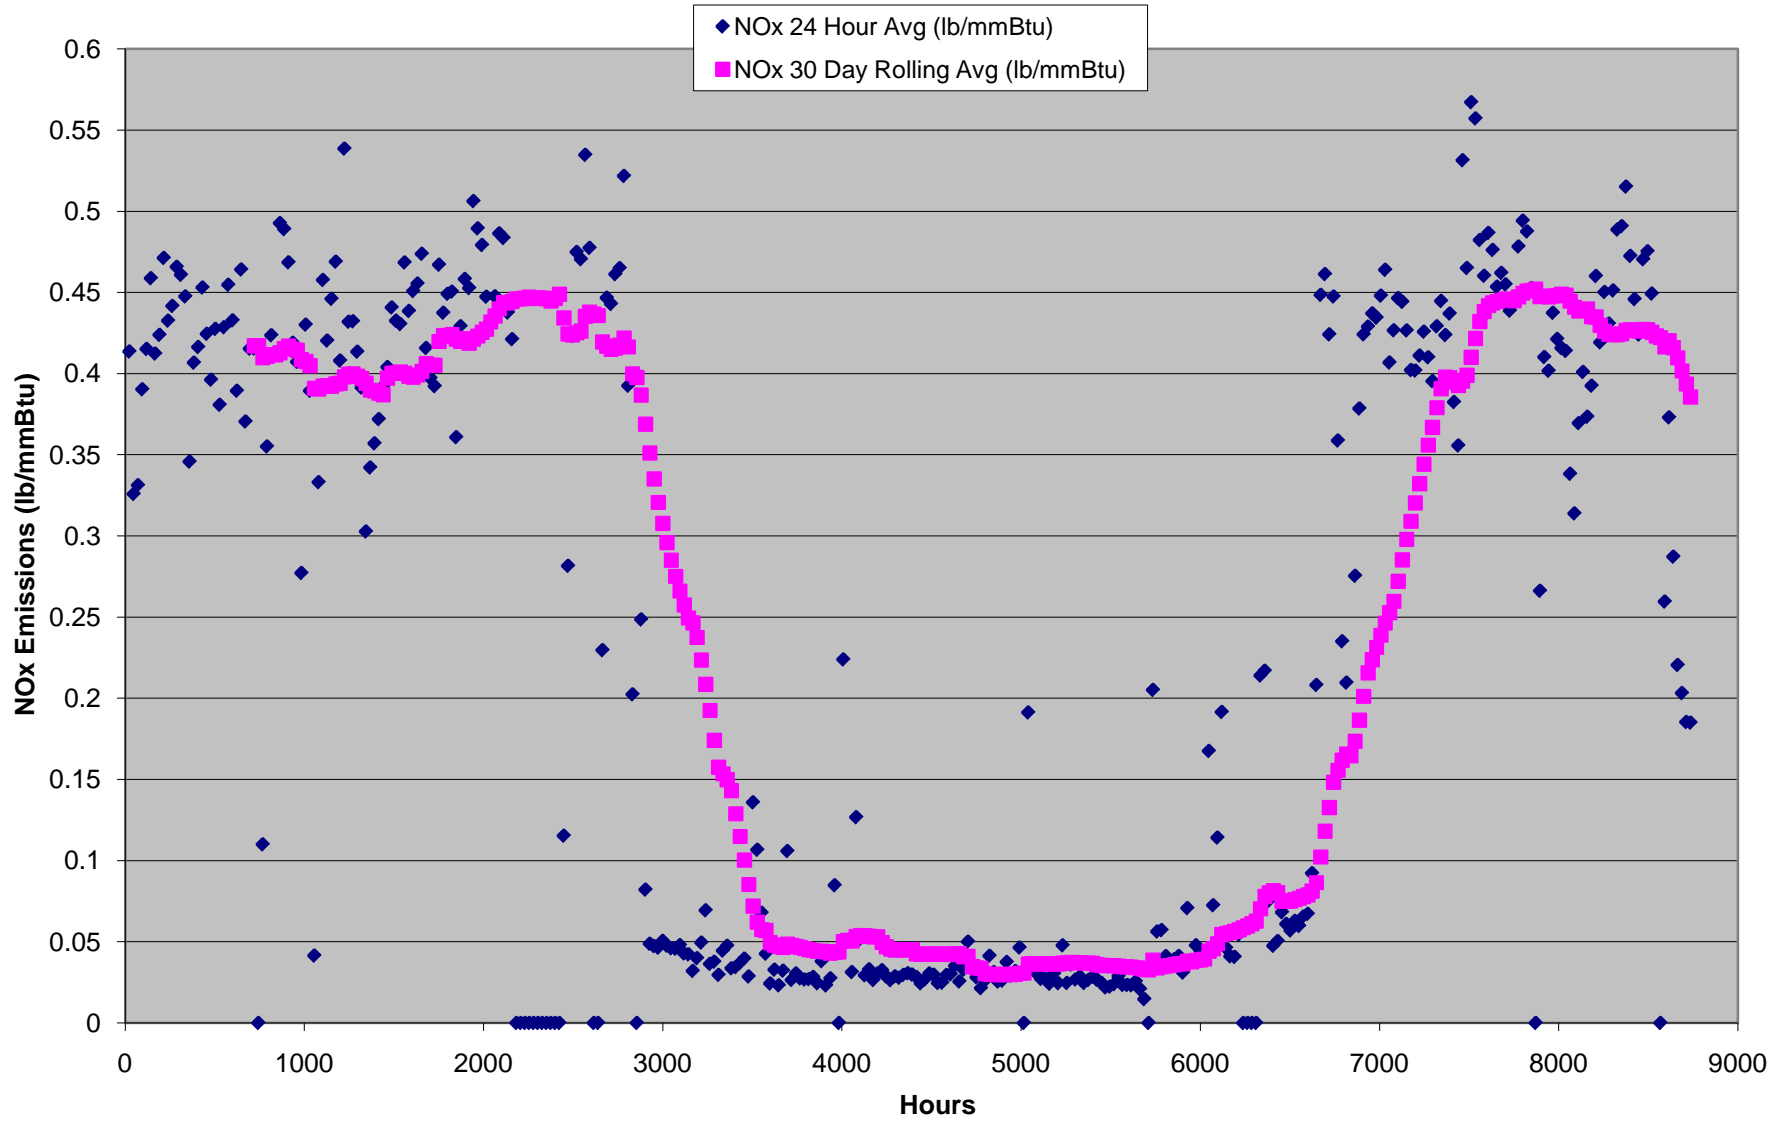

Pleasants 1 '06 NOx Specific Emissions