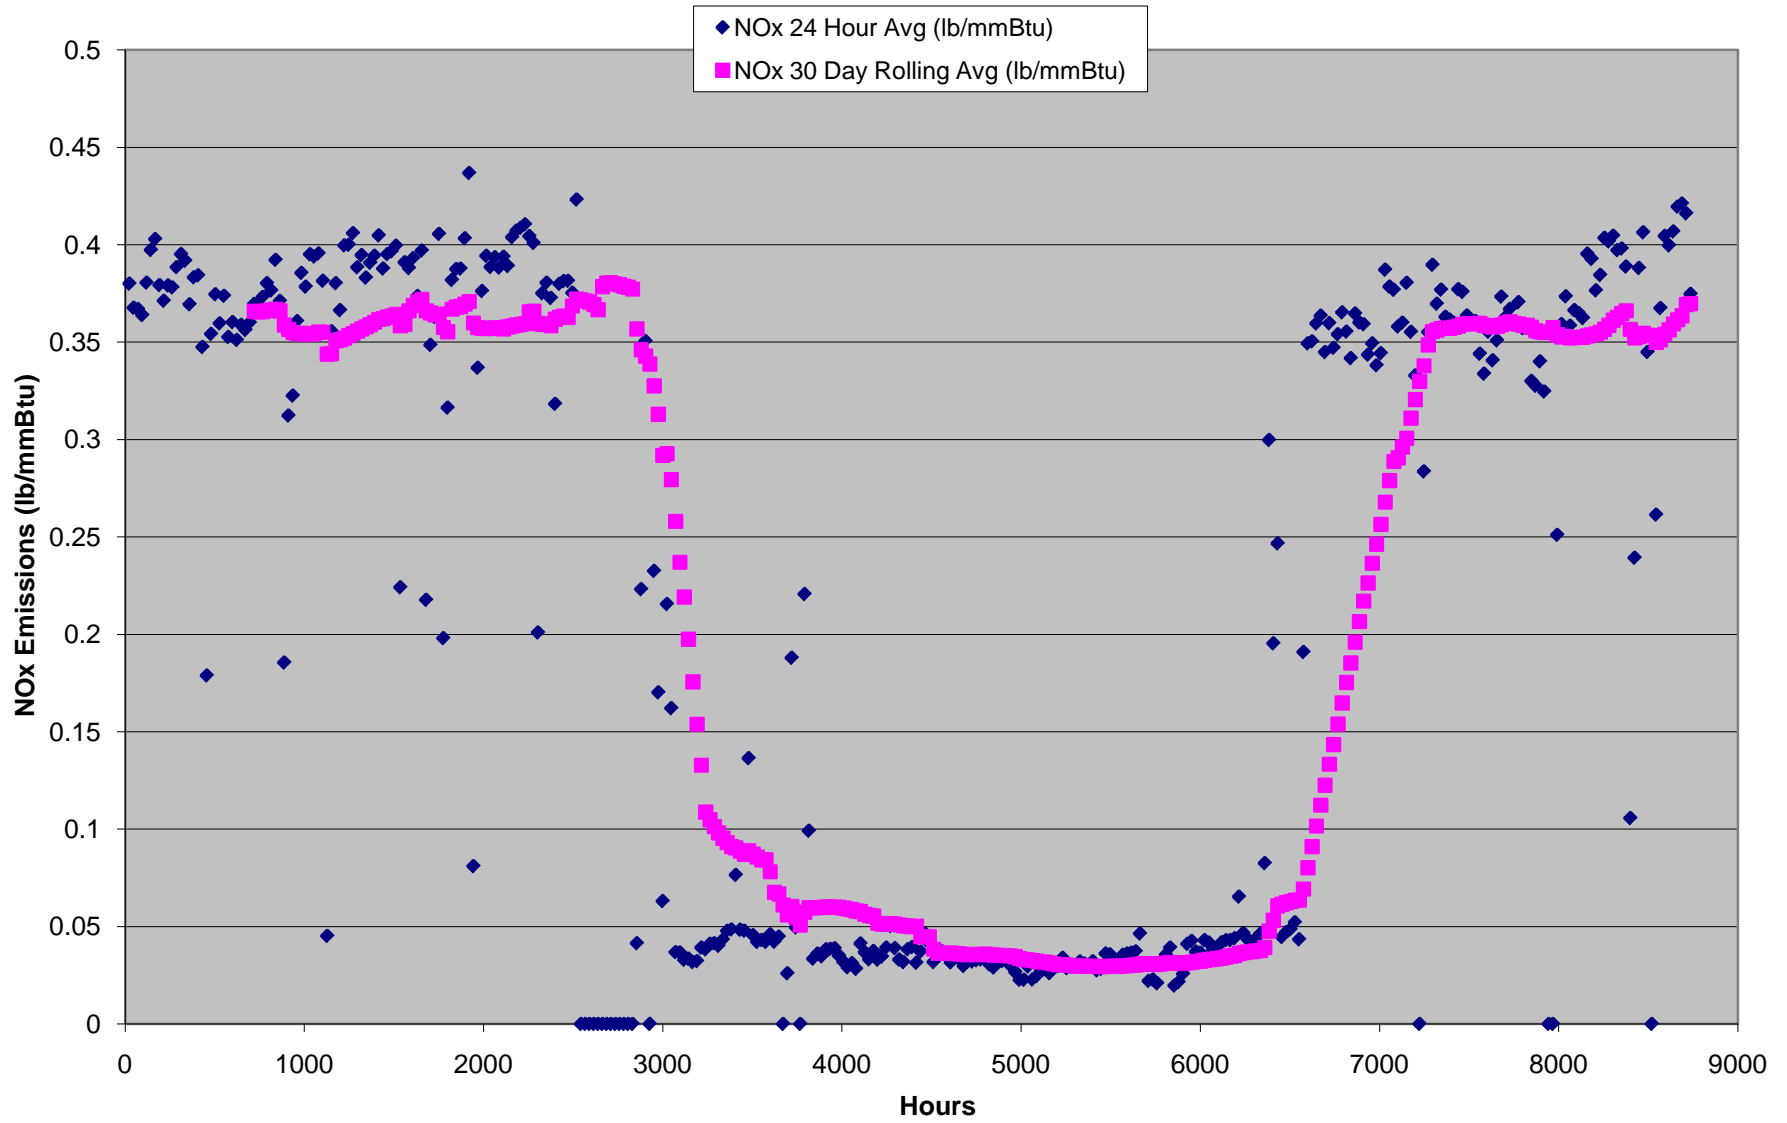

Mill Creek B3 '06 NOx Specific Emissions