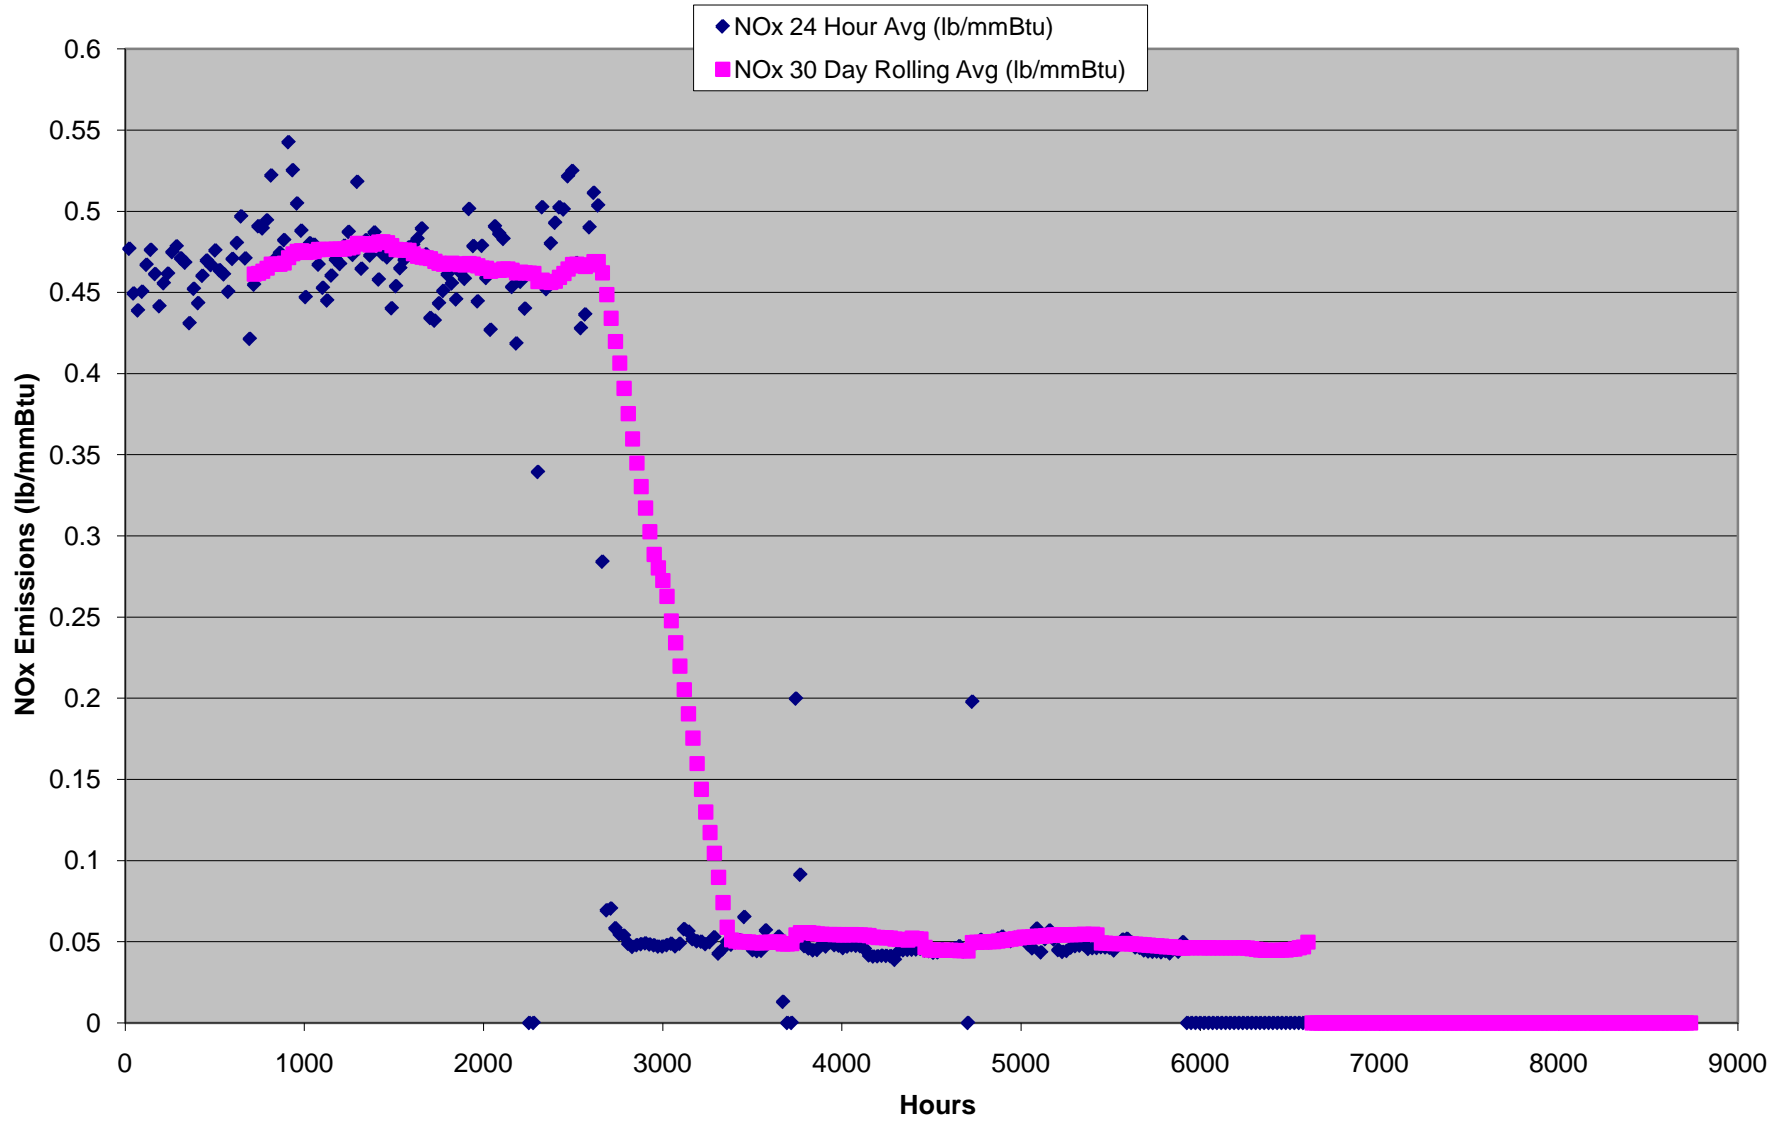

Mountaineer 1 '06 NOx Specific Emissions