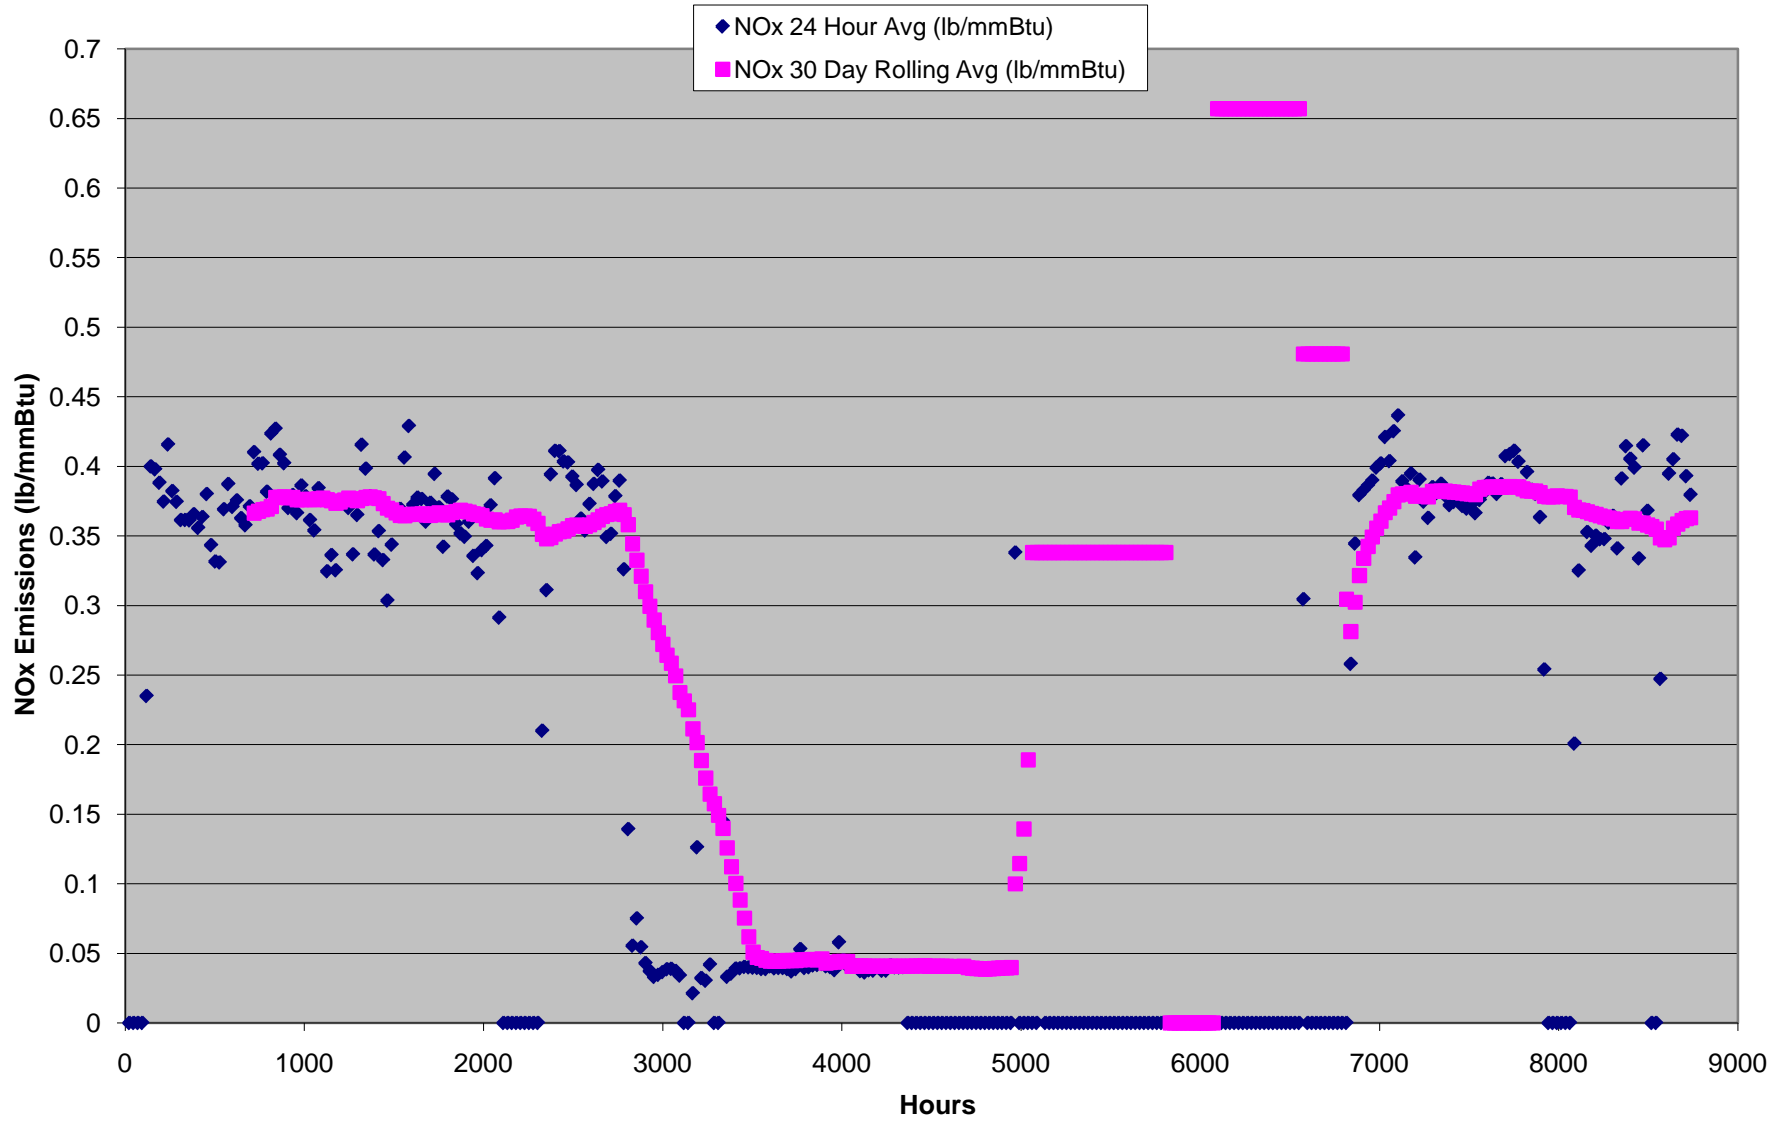

Colbert 5 '06 NOx Specific Emissions