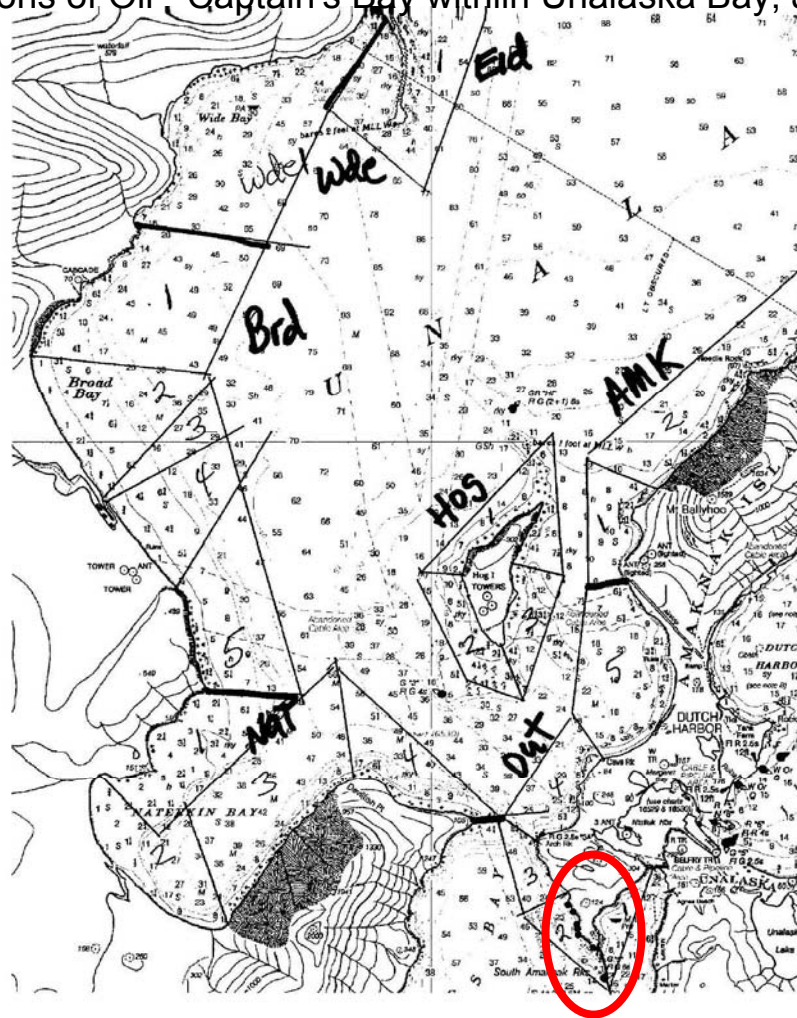

Shoreline Observations of Oil - Captain's Bay within Unalaska Bay, January 12, 2005

Selendang Ayu oil spill

Shoreline Observations of Oil - Captain's Bay within Unalaska Bay, January 12, 2005

Selendang Ayu oil spill

Shoreline Observations of Oil - Captain's Bay within Unalaska Bay, January 12, 2005

Selendang Ayu oil spill

Shoreline Observations of Oil - Captain's Bay within Unalaska Bay, January 12, 2005

1 . d

Jan 13 05 10:02a