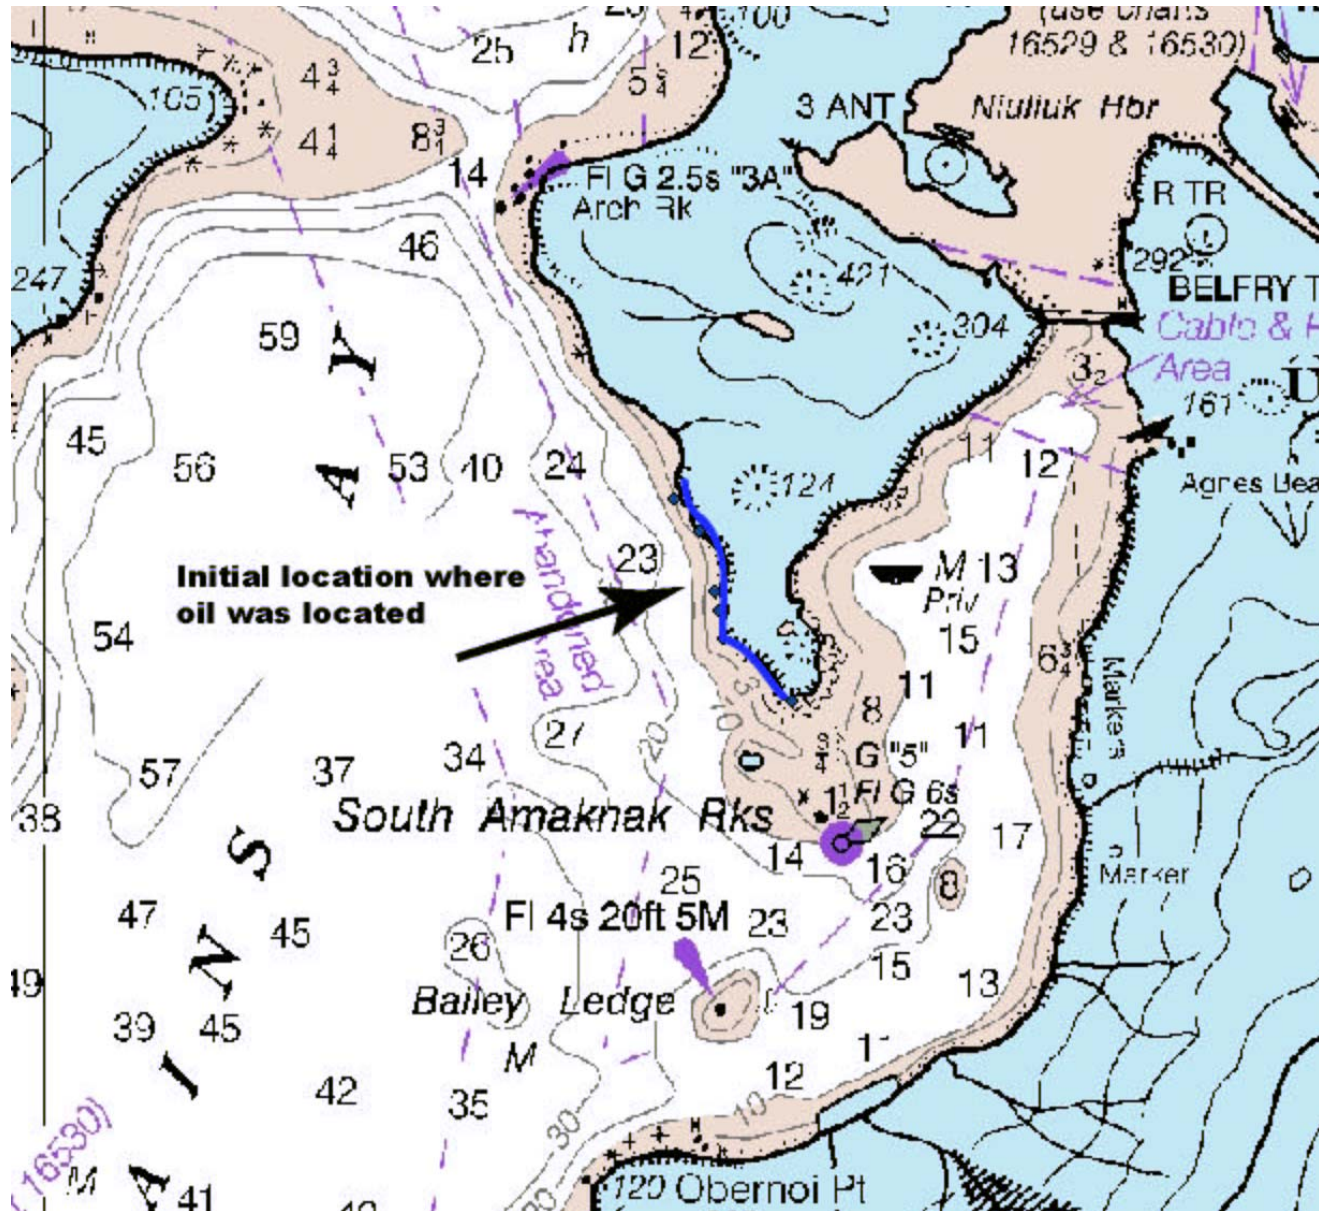

Shoreline Observations of Oil - Captain's Bay within Unalaska Bay, January 12, 2005

Selendang Ayu oil spill

Shoreline Observations of Oil - Captain's Bay within Unalaska Bay, January 12, 2005

Selendang Ayu oil spill

Shoreline Observations of Oil - Captain's Bay within Unalaska Bay, January 12, 2005

Selendang Ayu oil spill

Shoreline Observations of Oil - Captain's Bay within Unalaska Bay, January 12, 2005

1 . d

Jan 13 05 10:02a