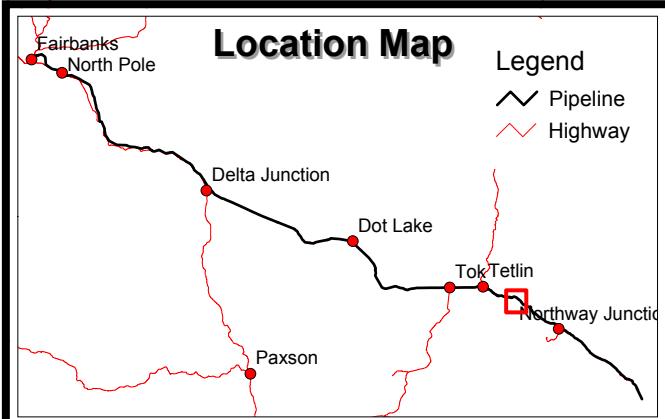

ID: SU14
 Location: Near Alaska Hwy MP 1285
 Approx Coords: 63 13' 24" N 142 13' 18" W

Location Map

- Legend
- Pipeline
 - Highway

Sample Location SU14

- Legend
- Pump Station/Terminal
 - Sample Location
 - Background Sample

Scale: 1:63360 (1 Inch = 1 Mile)