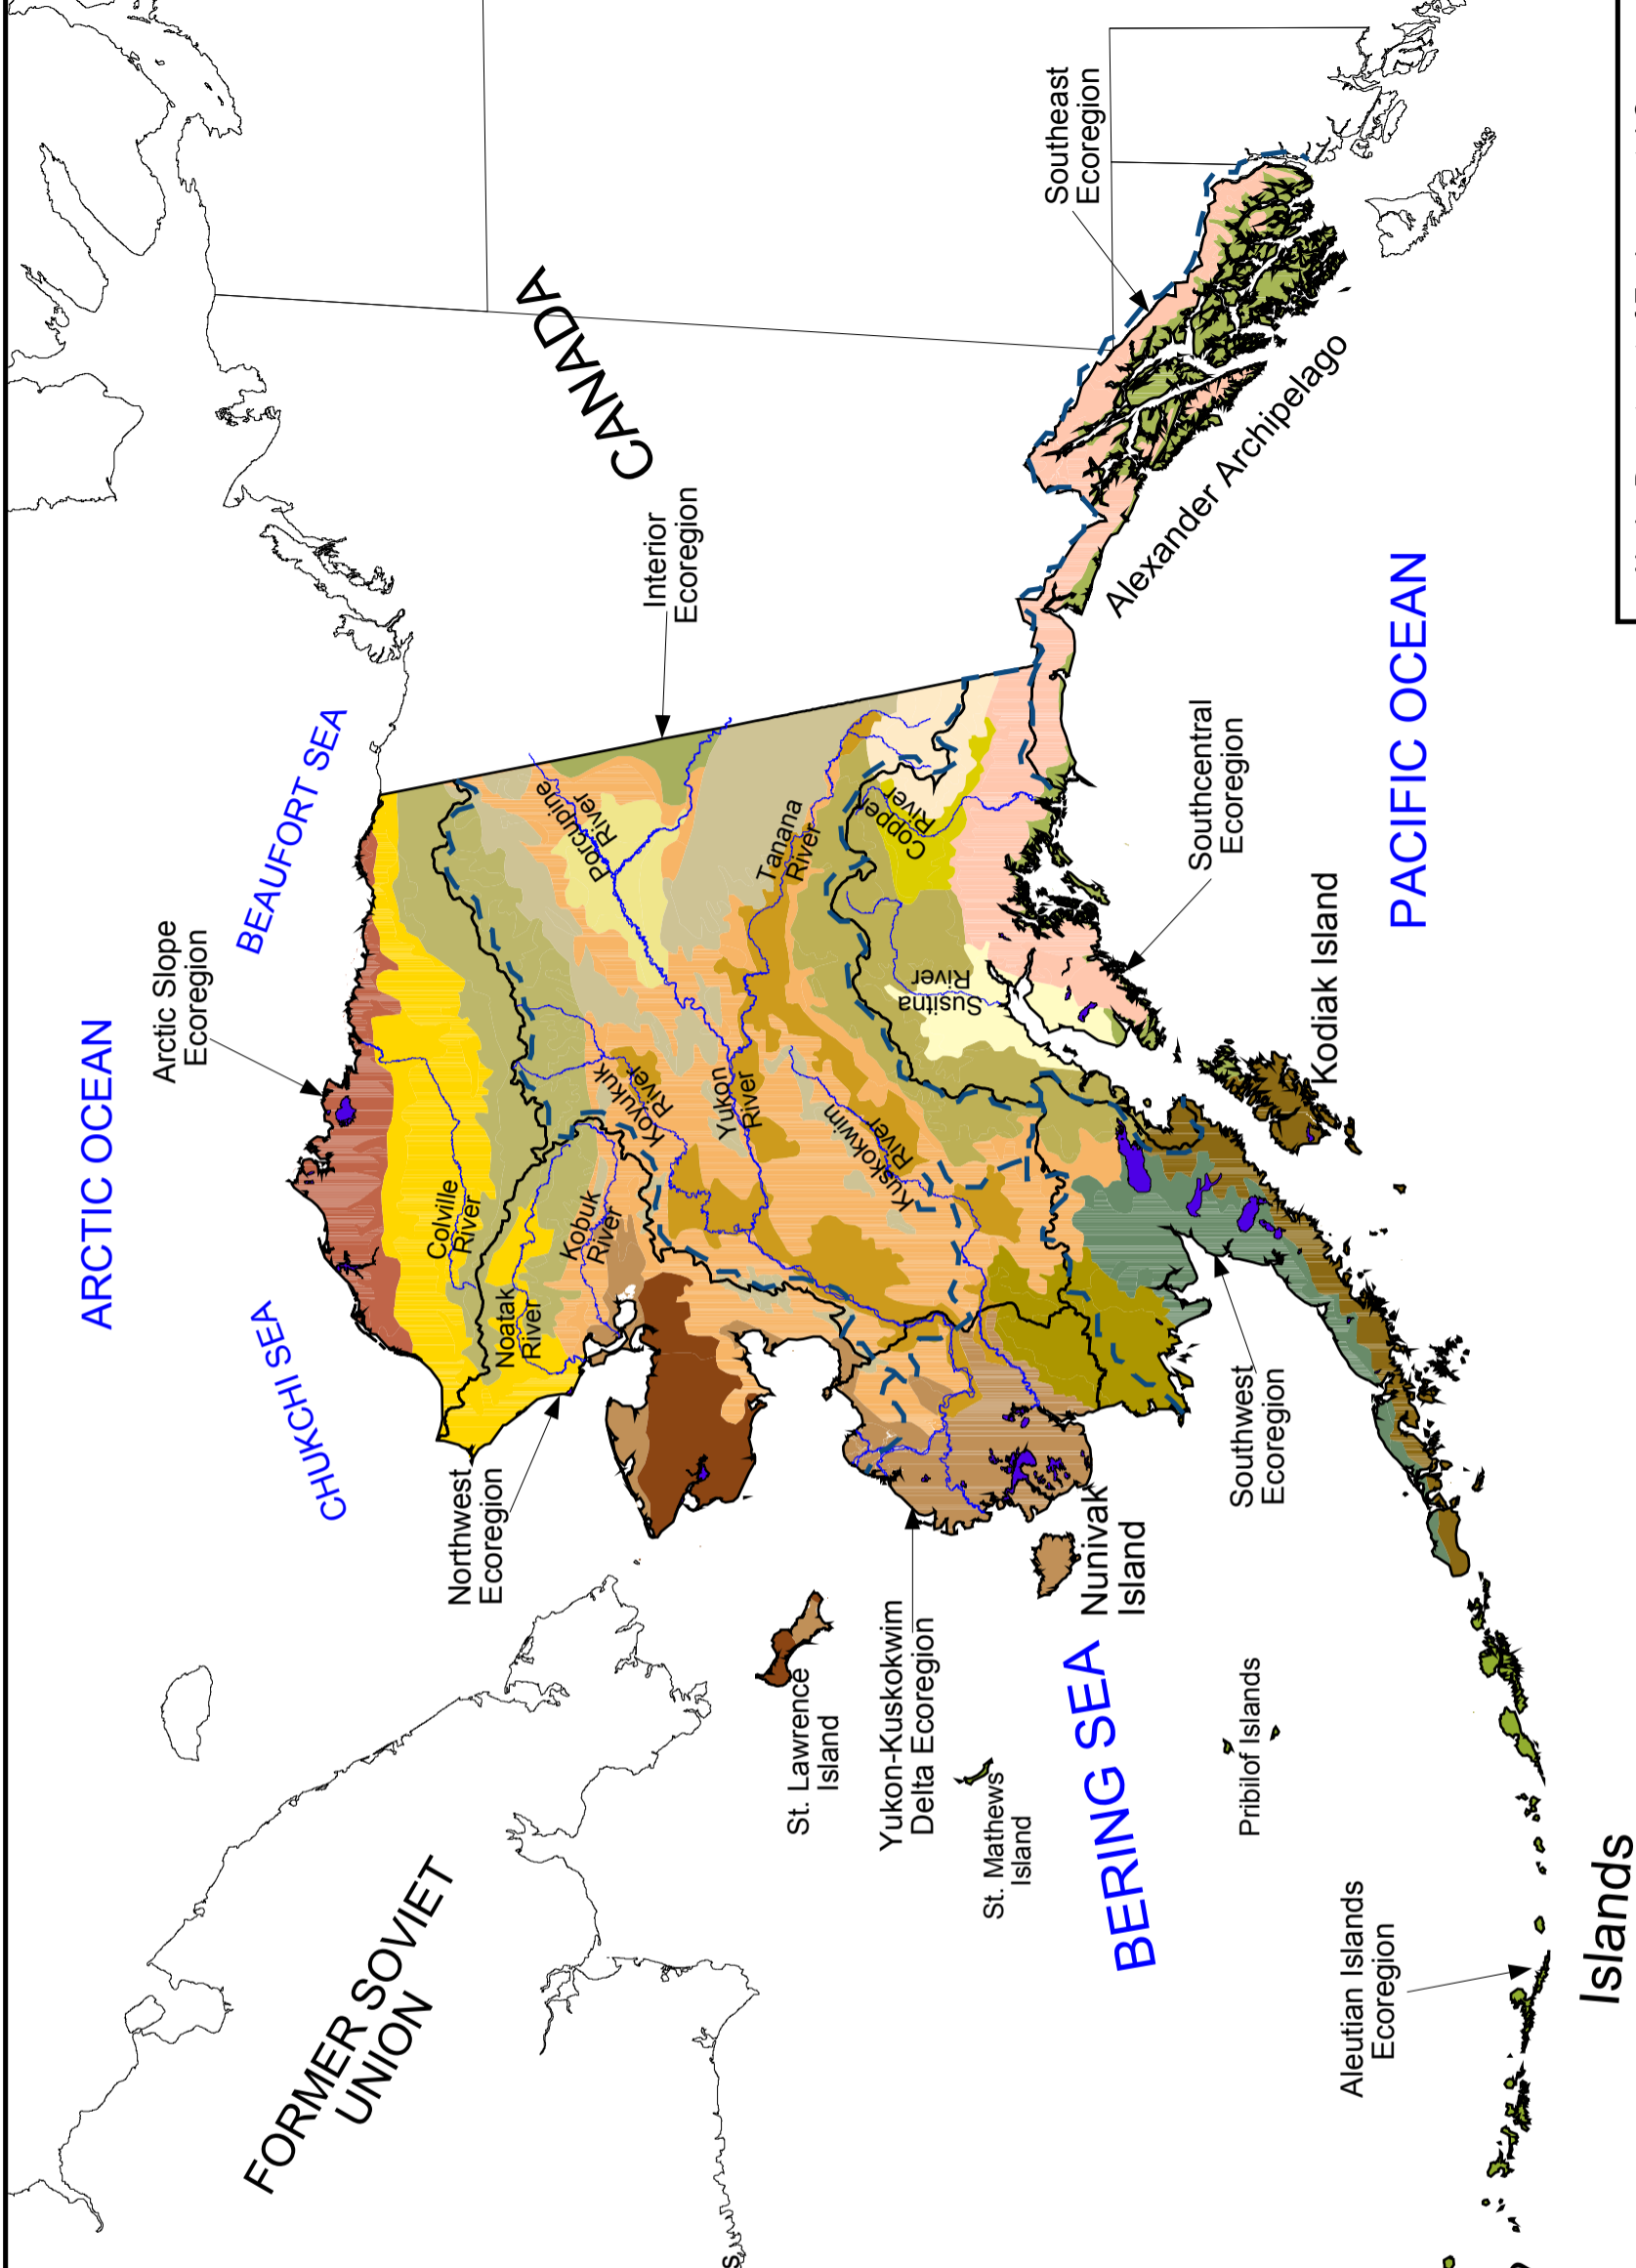

LEGEND

- Subregions**
- Arctic Coastal Plain
 - Arctic Foothills
 - Brooks Range
 - Interior Forested Lowlands and Uplands
 - Interior Highlands
 - Interior Bottomlands
 - Yukon Flats
 - Ogilvie Mountains
 - Subarctic Coastal Plains
 - Seward Peninsula
 - Ahklun and Kilbuck Mountains
 - Bristol Bay-Nushagak Lowlands
 - Alaska Peninsula Mountains
 - Aleutian Islands
 - Cook Inlet
 - Alaska Range
 - Copper Plateau
 - Wrangell Mountains
 - Pacific Coastal Mountains
 - Coastal Western Hemlock-Sitka Spruce Forests
 - Major Lakes
 - Major Rivers
 - Alaska Department of Fish and Game Ecoregion Boundaries
 - U.S. Fish and Wildlife Service Ecoregion Boundaries

NOTE: All Ecoregions with a coastline include the adjacent marine water body.

Source: From Gallant et al. 1995

Alaska Department of Environmental Conservation
Ecoregions/Assessment Endpoint Project

ECOLOGICAL SUBREGION OF ALASKA