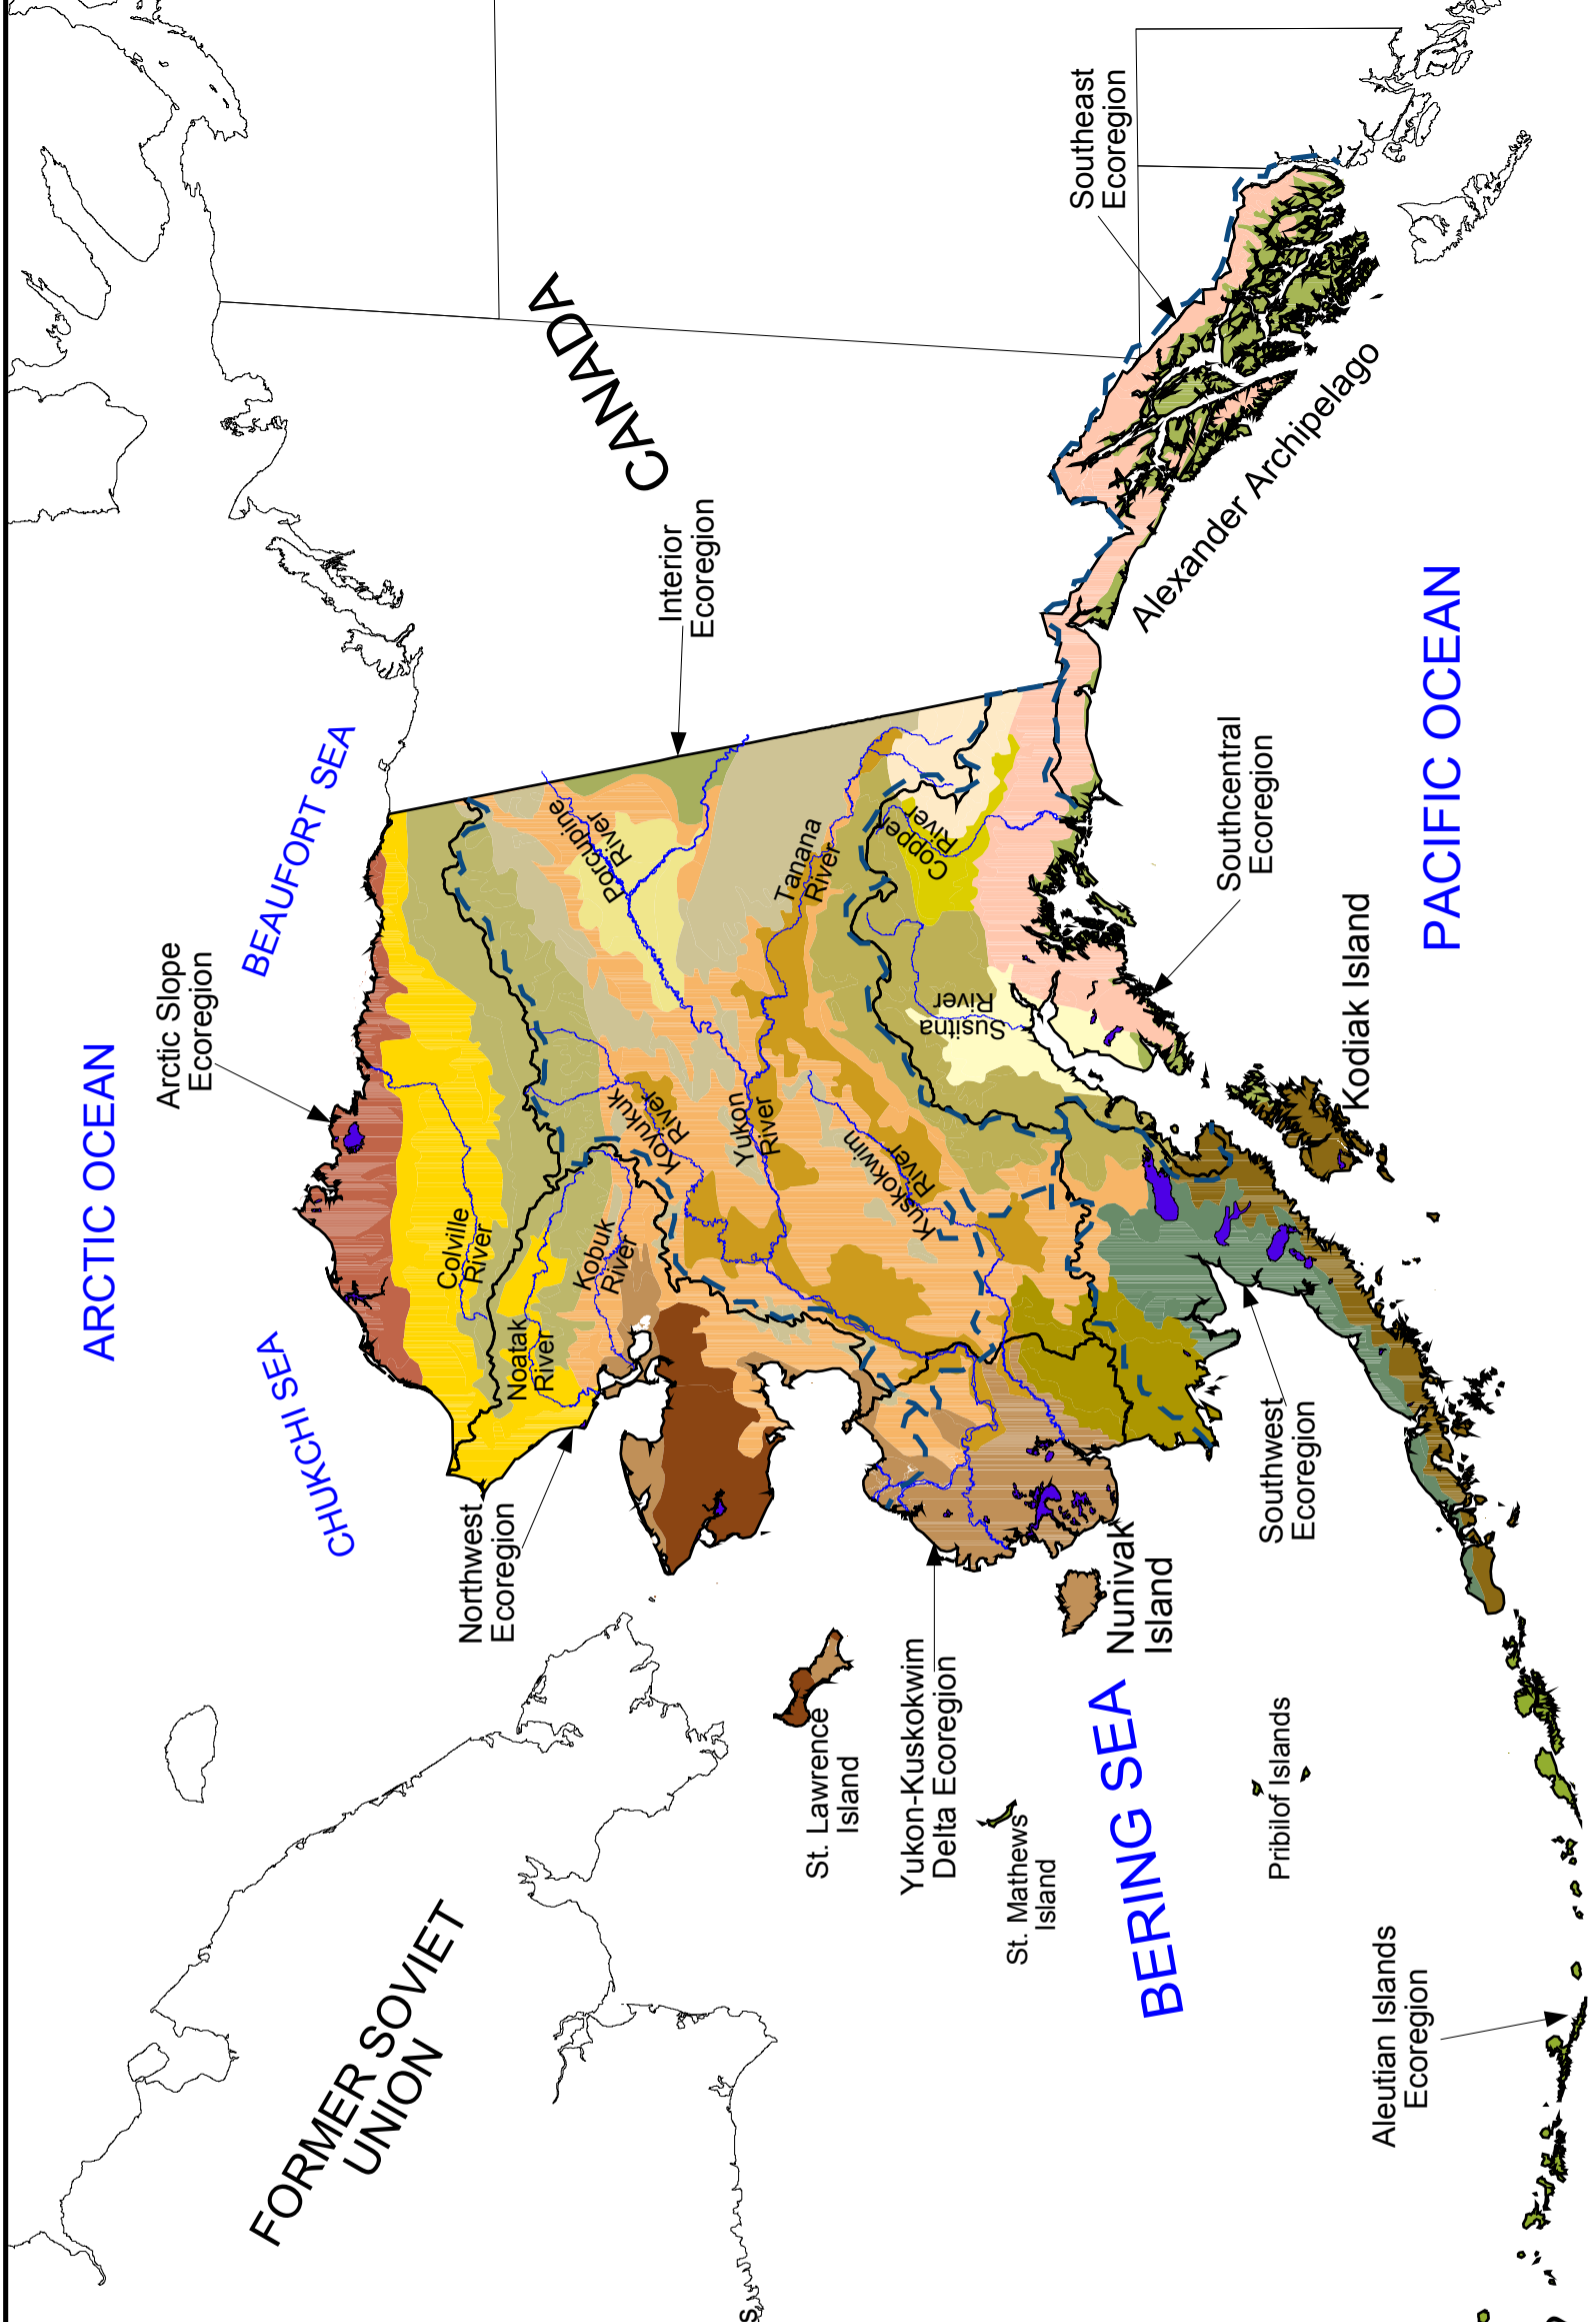

# LEGEND

- Subregions**
- Arctic Coastal Plain
  - Arctic Foothills
  - Brooks Range
  - Interior Forested Lowlands and Uplands
  - Interior Highlands
  - Interior Bottomlands
  - Yukon Flats
  - Ogilvie Mountains
  - Subarctic Coastal Plains
  - Seward Peninsula
  - Ahklun and Kilbuck Mountains
  - Bristol Bay-Nushagak Lowlands
  - Alaska Peninsula Mountains
  - Aleutian Islands
  - Cook Inlet
  - Alaska Range
  - Copper Plateau
  - Wrangell Mountains
  - Pacific Coastal Mountains
  - Coastal Western Hemlock-Sitka Spruce Forests
  - Major Lakes
  - Major Rivers
  - Alaska Department of Fish and Game Ecoregion Boundaries
  - U.S. Fish and Wildlife Service Ecoregion Boundaries

NOTE: All Ecoregions with a coastline include the adjacent marine water body.

Source: From Gallant et al. 1995

Alaska Department of Environmental Conservation  
Ecoregions/Assessment Endpoint Project

## ECOLOGICAL SUBREGION OF ALASKA