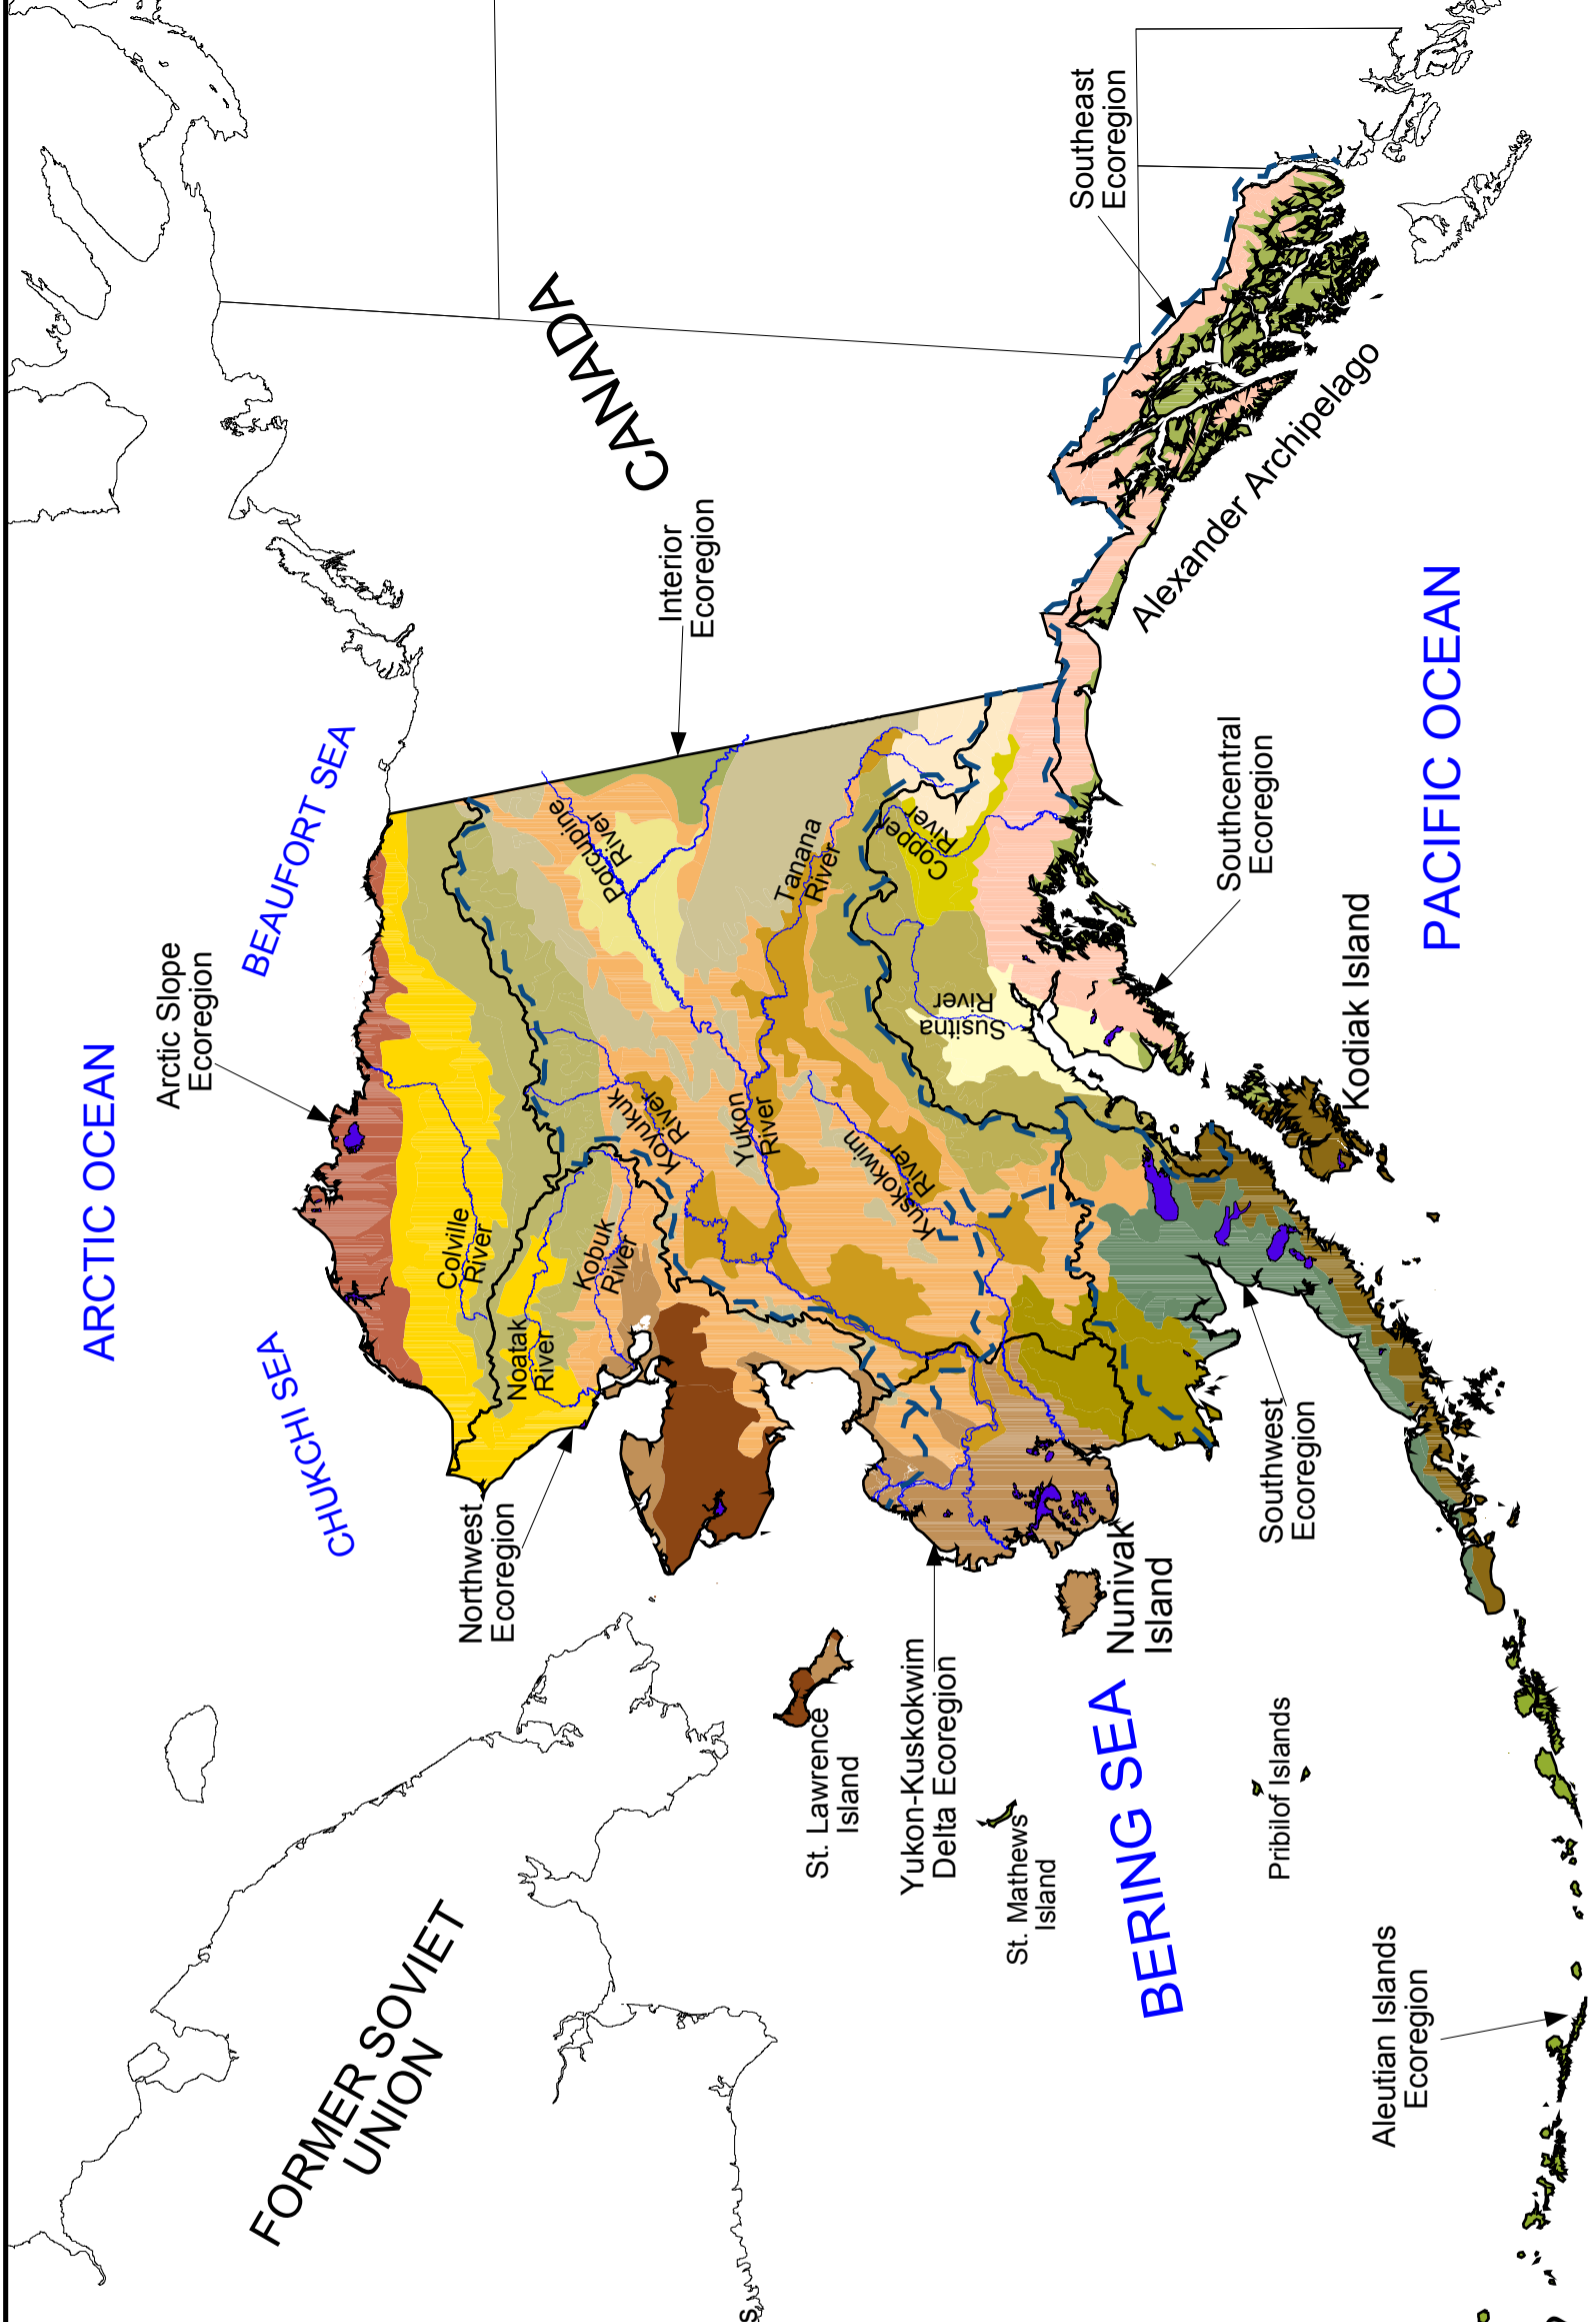

LEGEND

- Subregions**
- Arctic Coastal Plain
 - Arctic Foothills
 - Brooks Range
 - Interior Forested Lowlands and Uplands
 - Interior Highlands
 - Interior Bottomlands
 - Yukon Flats
 - Ogilvie Mountains
 - Subarctic Coastal Plains
 - Seward Peninsula
 - Ahklun and Kilbuck Mountains
 - Bristol Bay-Nushagak Lowlands
 - Alaska Peninsula Mountains
 - Aleutian Islands
 - Cook Inlet
 - Alaska Range
 - Copper Plateau
 - Wrangell Mountains
 - Pacific Coastal Mountains
 - Coastal Western Hemlock-Sitka Spruce Forests
 - Major Lakes
 - Major Rivers
 - Alaska Department of Fish and Game Ecoregion Boundaries
 - U.S. Fish and Wildlife Service Ecoregion Boundaries

NOTE: All Ecoregions with a coastline include the adjacent marine water body.

Source: From Gallant et al. 1995

Alaska Department of Environmental Conservation
Ecoregions/Assessment Endpoint Project

ECOLOGICAL SUBREGION OF ALASKA