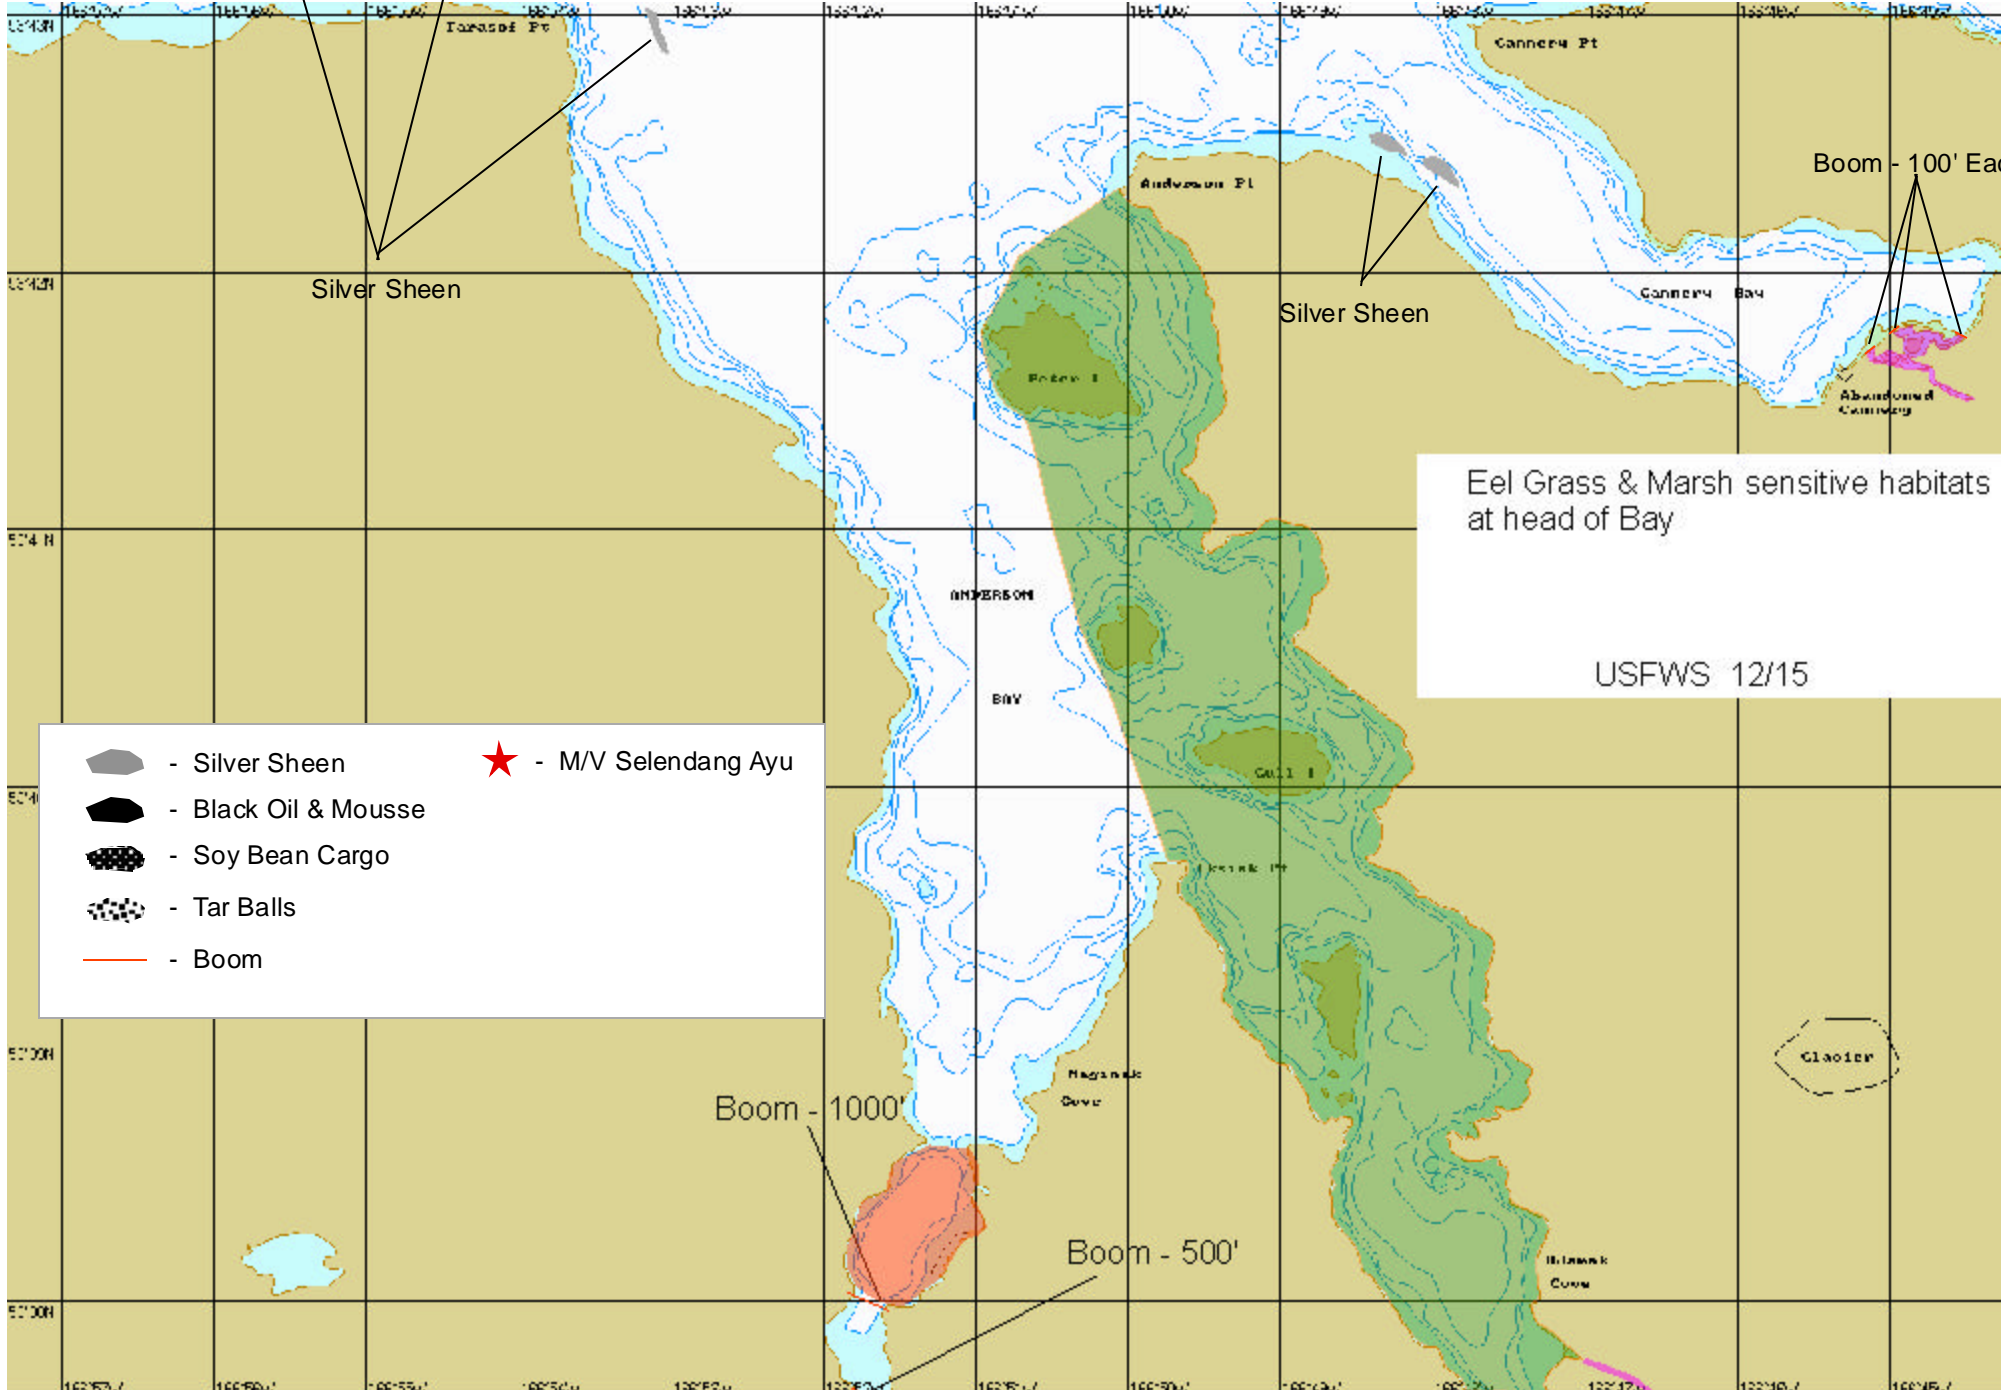

Harbor Seals,
Waterfowl, Seabirds, & Sea Otters

Salmon Streams

Birds

Silver Sheen

Silver Sheen

Boom - 100' East

Eel Grass & Marsh sensitive habitats
at head of Bay

USFWS 12/15

- Silver Sheen

- M/V Selendang Ayu

- Black Oil & Mousse

- Soy Bean Cargo

- Tar Balls

- Boom

Boom - 1000'

Boom - 500'

Glacier