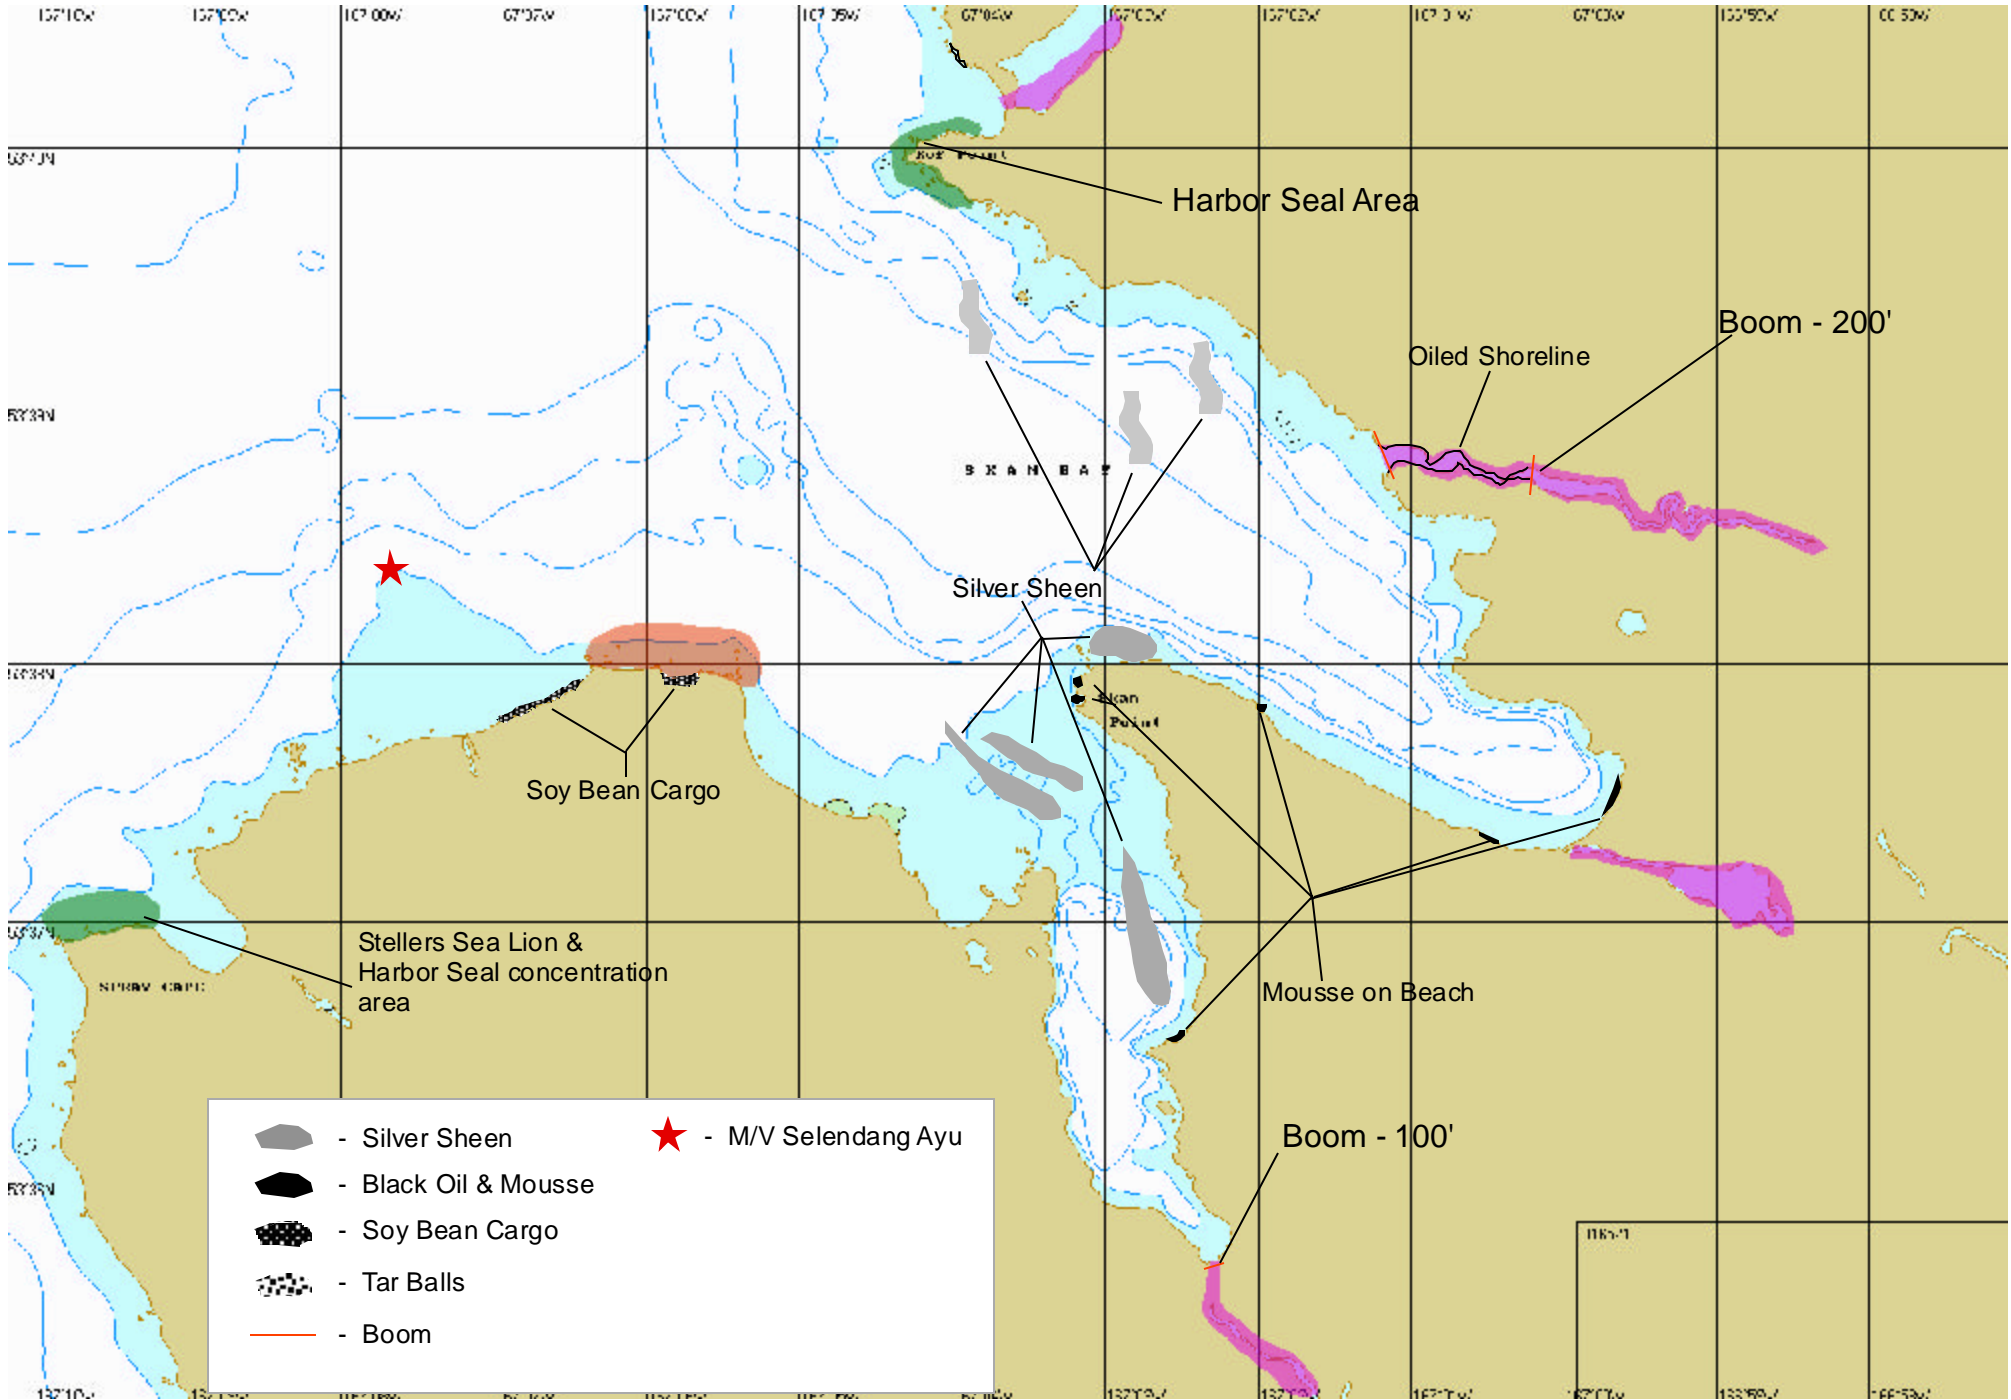

Stellers Eider

Harbor Seal & Stellers
Sea Lion

Salmon Streams

-  - Silver Sheen
-  - Black Oil & Mousse
-  - Soy Bean Cargo
-  - Tar Balls
-  - Boom
-  - M/V Selendang Ayu