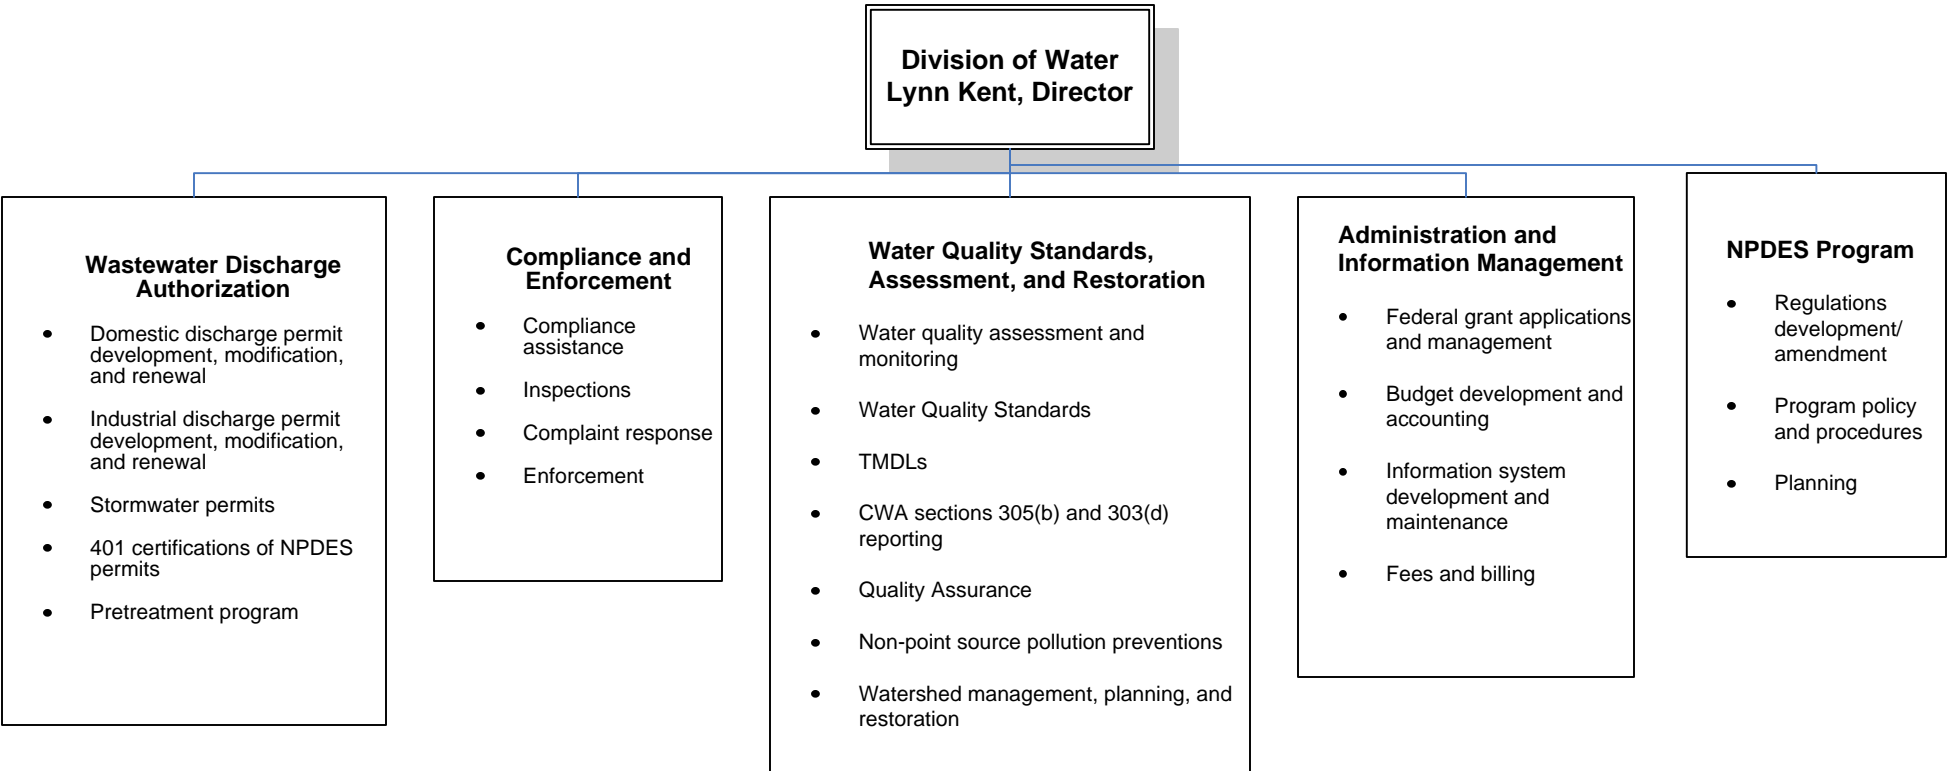

Appendix A

Capacity Building Plan

State of Alaska
Department of Environmental Conservation
Division of Water
Alaska Pollutant Discharge Elimination System Program