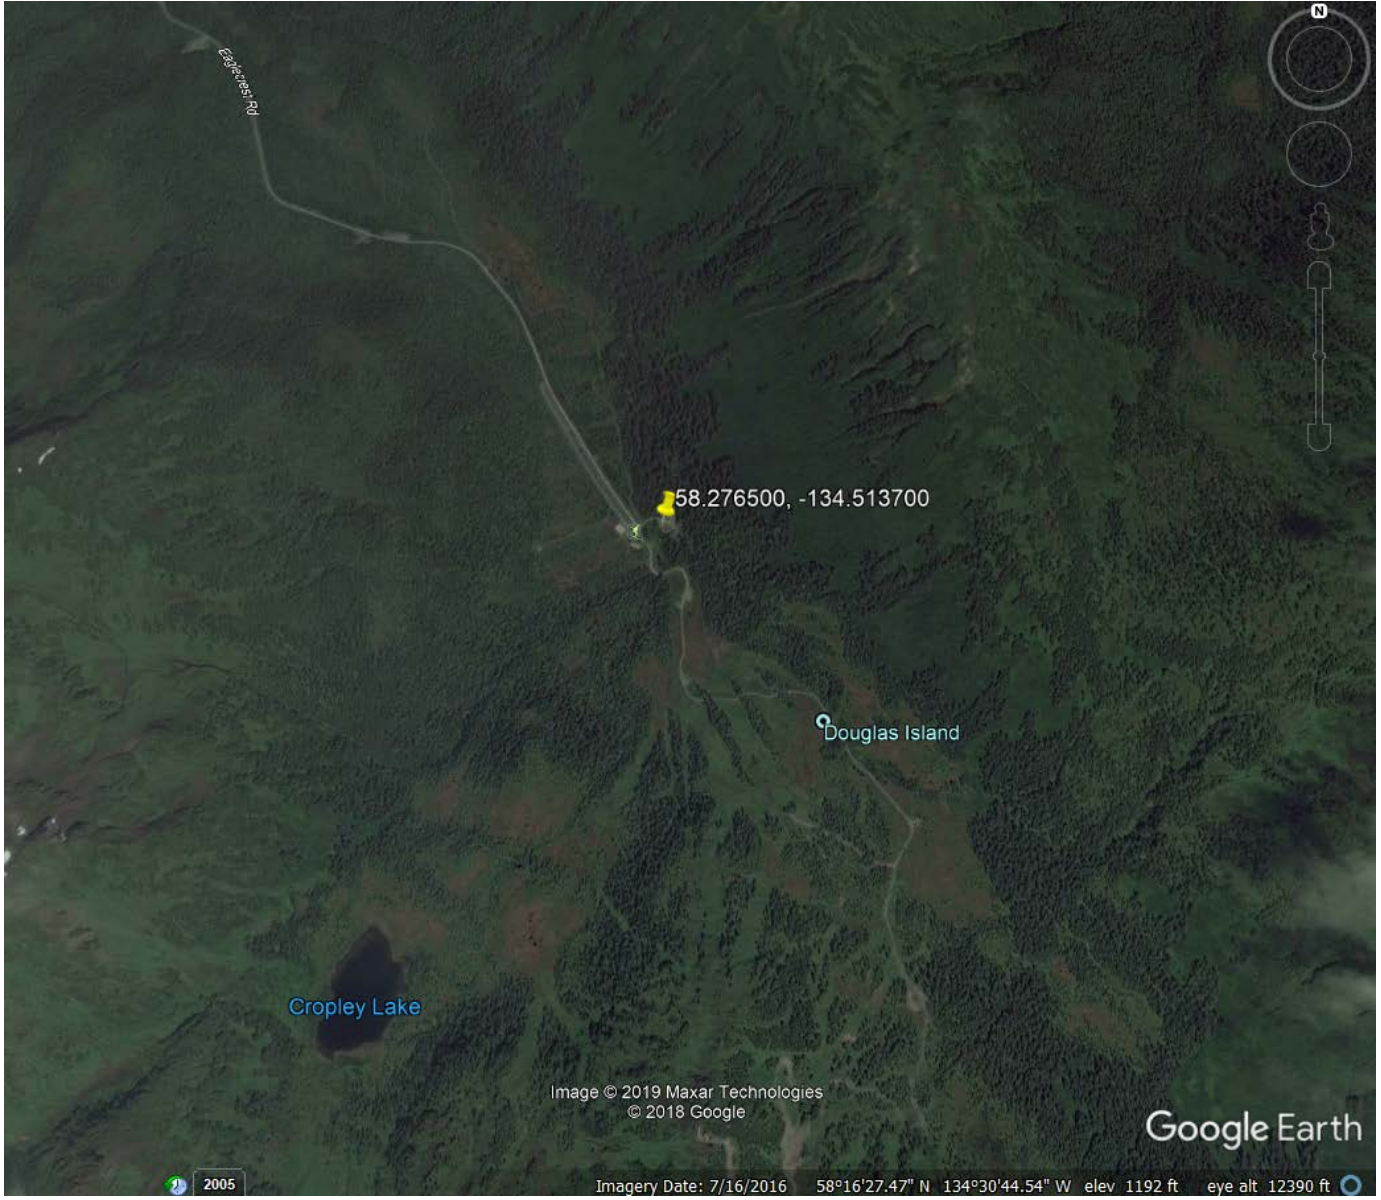

11/20/2019 DEC CS Maps ArcGIS Snip

File Name: CBJ Eaglecrest Ski Area

Hazard ID: 24491

File No: 1513.26.005

11/20/2019 – Google Snip of Site

File Name: CBJ Eaglecrest Ski Area

Hazard ID: 24491

File No: 1513.26.005

Esplanade Rd

58.276500, -134.513700

Douglas Island

Cropley Lake

Image © 2019 Maxar Technologies  
© 2018 Google

Google Earth

2005

Imagery Date: 7/16/2016 58°16'27.47" N 134°30'44.54" W elev 1192 ft eye alt 12390 ft