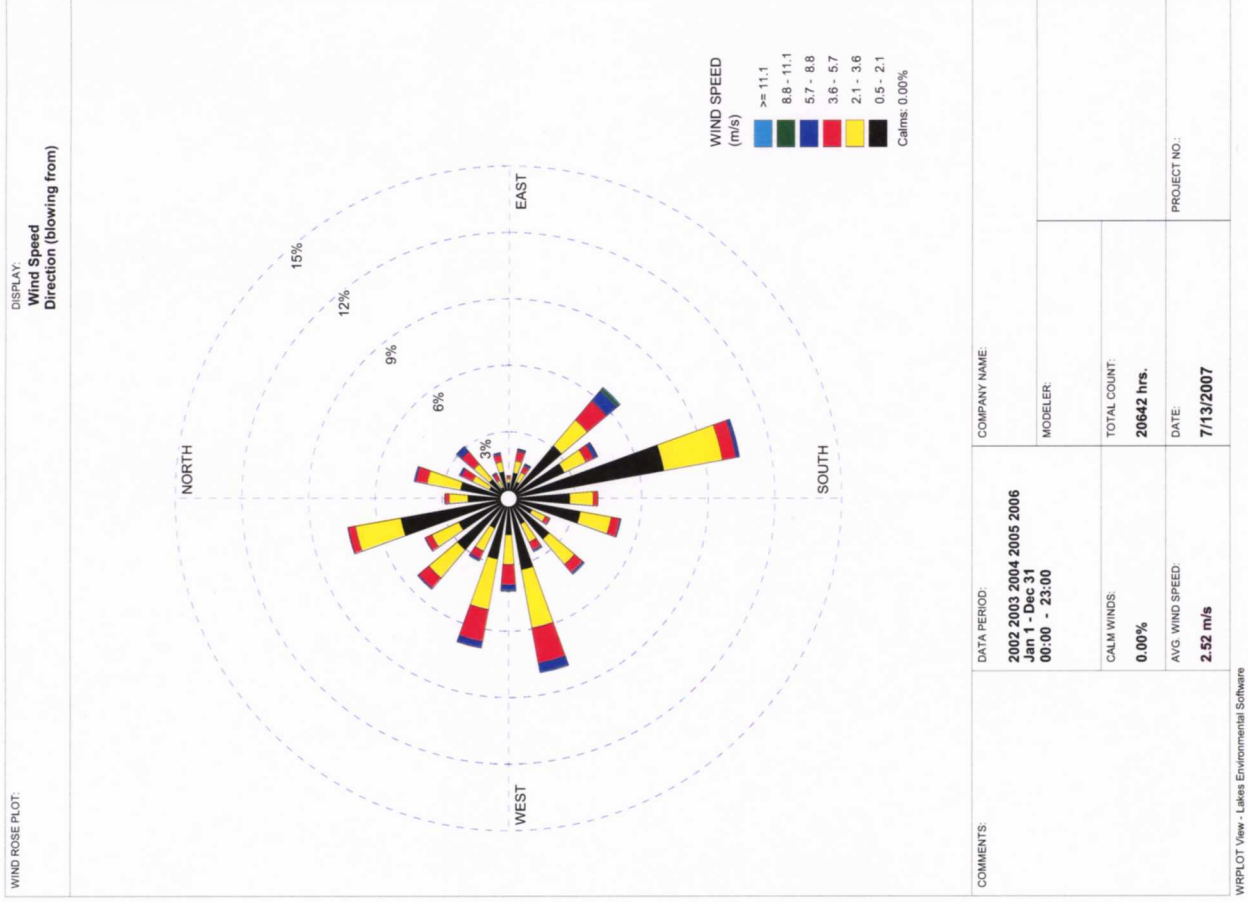

Figure 2. Fairbanks International Airport – Wind Rose (2002 through 2006)

Figure 1. Eielson AFB – Wind Rose (2002 through 2006)