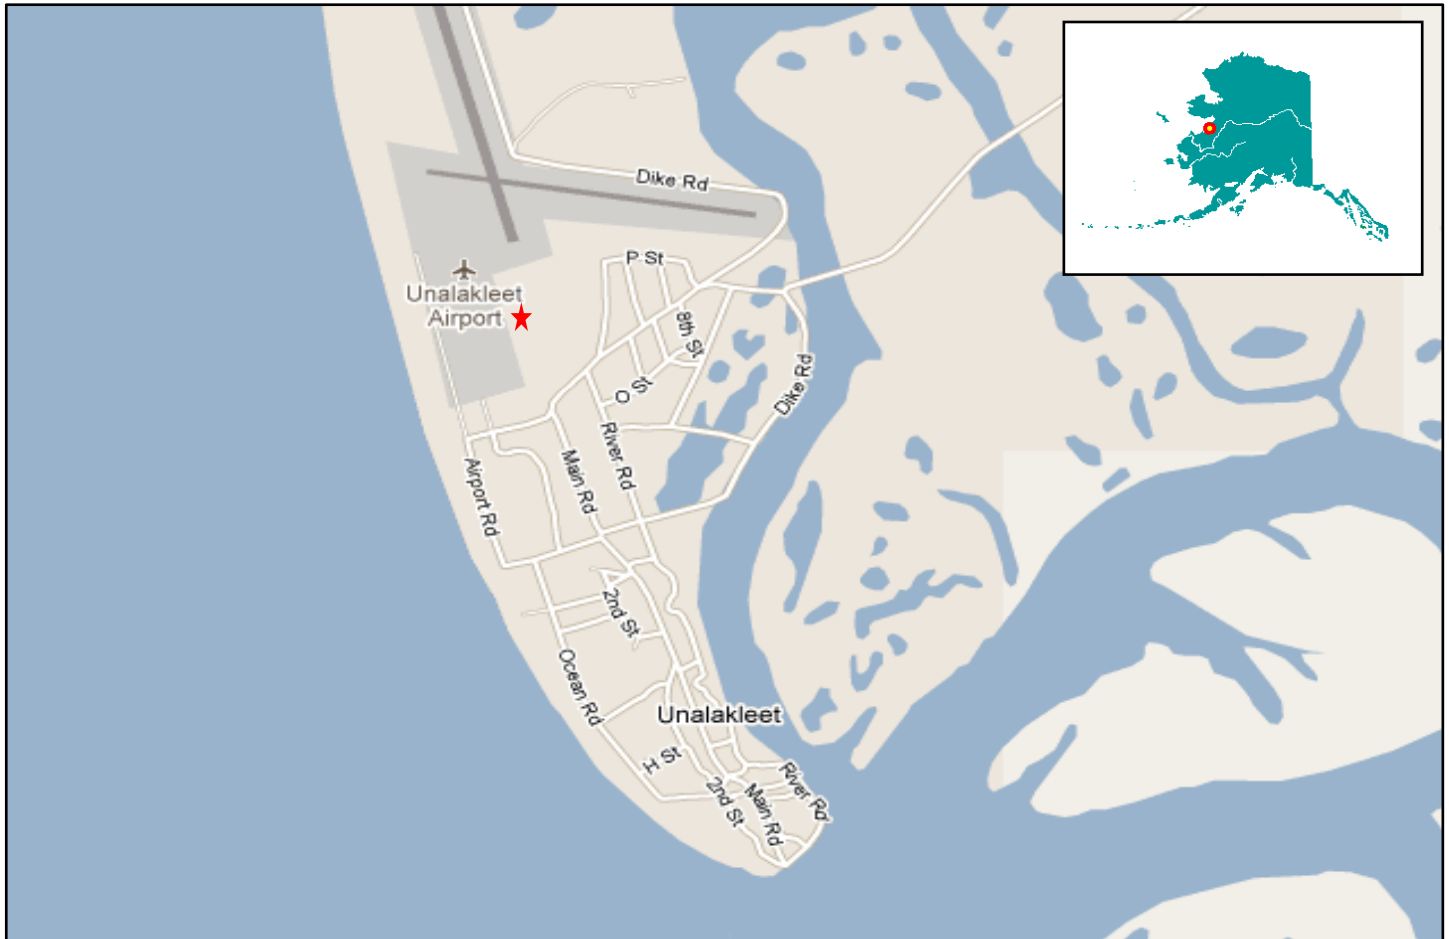

LOCATION MAP